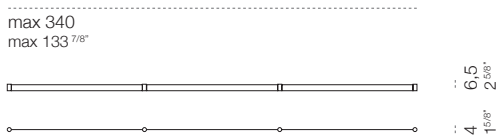

FormaLa plus3