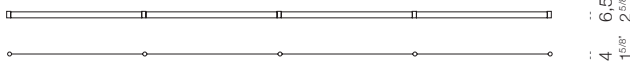

FormaLa plus4

max 452
max 177^{7/8"}

luminaire	
finish	satined steel/white, satined steel/black
materials	steel, technopolymers
environment	interiors
mounting location	wall/ceiling
emission	indirect and diffused light
ballast	remote electronic dimmable (not included)
dimming	push, DALI
voltage	230V
insulation class	1
IP classification	IP20
certifications	CE patented
design	Luta Bettonica, 2013

light source	
source	LED
number of LED	4 x 315
power	4 x 24W
luminous flux	4 x 2.200 lm
colour temperature	2.700K or 3.000K
CRI	= 90

energy label