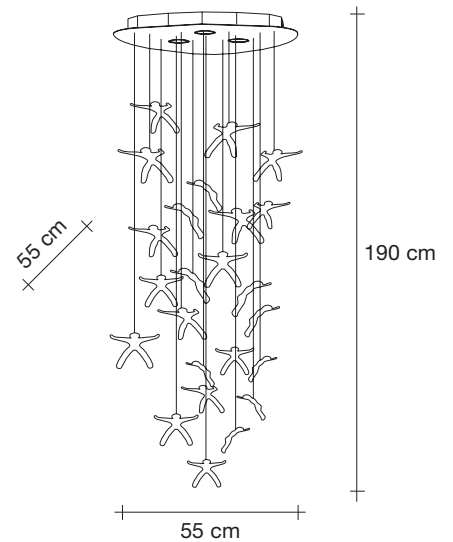

Light Source |
230-240V ~ 50/60Hz

HALOGEN
3 x 50W GU10

or

LED
3 x 4W GU10

Dimmable with
all systems

Canopy |