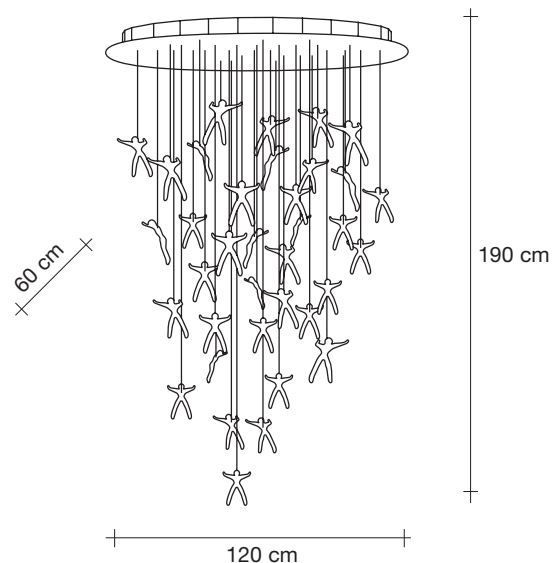

Light Source |

230-240V ~ 50/60Hz

HALOGEN
9 x 35W GU10

or

LED
9 x 3W GU10

Dimmable with
all systems

Canopy |