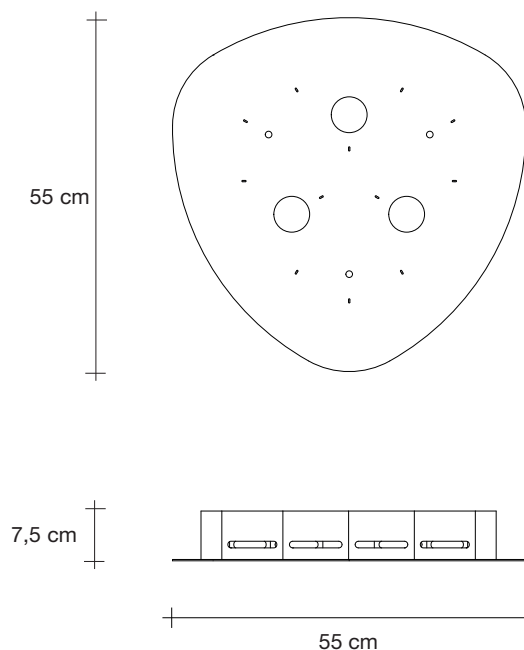

For his latest work for Terzani, Nigel Coates, well known for his unorthodox approach to design, has created an engaging, unique light. Customizable groups of crystal (24% lead) "angels" are illuminated by halogen lamps. What caused these angels to fall from the heavens? It's up to the viewers to decide. Either way, angel falls is sure to garner attention, and generate conversation, in any setting. Design Nigel Coates.

67cm x 67cm x 23cm
67cm x 67cm x 30cm