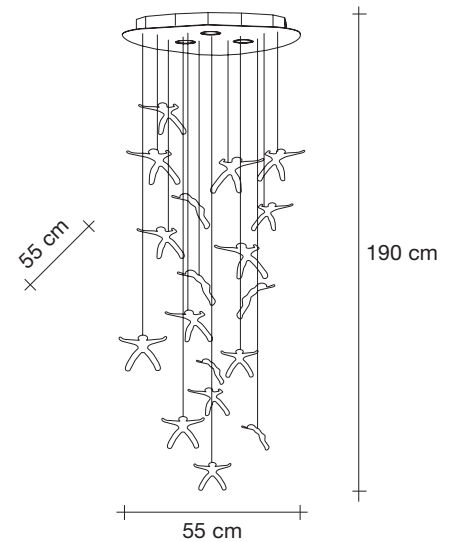

Brushed nickel canopy

Canopy |