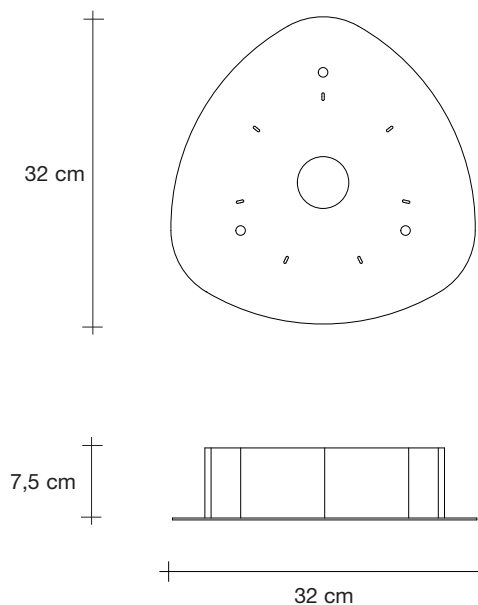

For his latest work for Terzani, Nigel Coates, well known for his unorthodox approach to design, has created an engaging, unique light. Customizable groups of crystal (24% lead) "angels" are illuminated by halogen lamps. What caused these angels to fall from the heavens? It's up to the viewers to decide. Either way, angel falls is sure to garner attention, and generate conversation, in any setting. Design Nigel Coates.

4
3

2,4
1,7

50cm x 50cm x 25cm
50cm x 50cm x 25cm