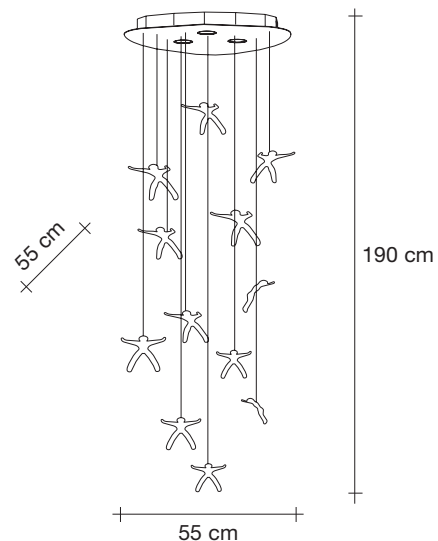

Light Source |

230-240V ~ 50/60Hz

HALOGEN
3 x 50W GU10

or

LED
3 x 4W GU10

Dimmable with
all systems

Canopy |