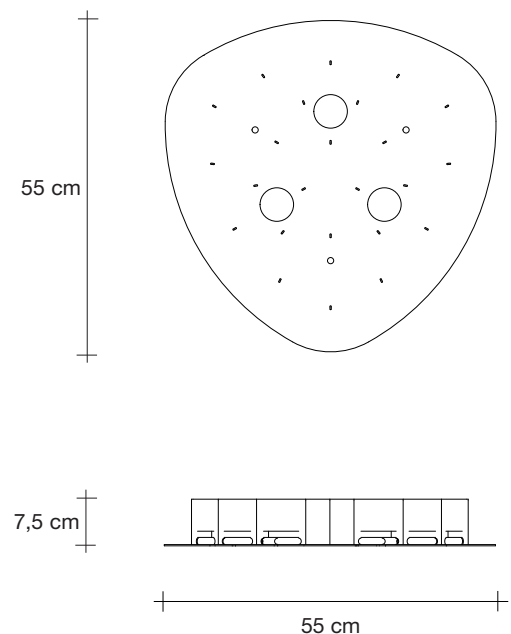

For his latest work for Terzani, Nigel Coates, well known for his unorthodox approach to design, has created an engaging, unique light. Customizable groups of crystal (24% lead) "angels" are illuminated by halogen lamps. What caused these angels to fall from the heavens? It's up to the viewers to decide. Either way, angel falls is sure to garner attention, and generate conversation, in any setting. Design Nigel Coates.

10
10

7
7

77cm x 77cm x 30cm
67cm x 67cm x 23cm