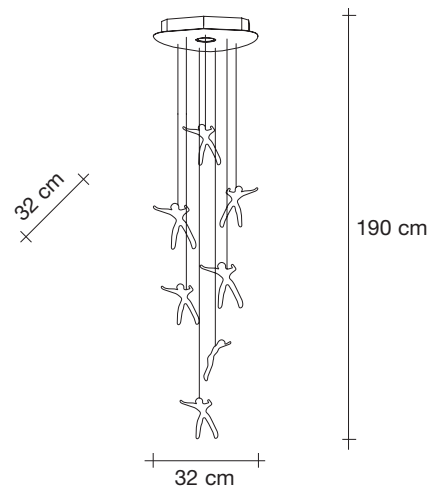

Angel Falls, Cast down, *Earth.*

design Nigel Coates
terzani.com

TERZANI
LA LUCE PENSATA

Type |
Suspension (7 angels)

Materials |
Clear

Finishes | Code

Clear
0Q07S H4 A9

Body |

4
3

2,4
1,7

50cm x 50cm x 25cm
50cm x 50cm x 25cm

Angel Falls, Cast down, *Earth.*

design Nigel Coates
terzani.com

TERZANI
LA LUCE PENSATA

Type |
Suspension (12 angels)

Materials |
Clear

67cm x 67cm x 23cm
67cm x 67cm x 30cm

Angel Falls, Cast down, *Earth.*

design Nigel Coates
terzani.com

TERZANI
LA LUCE PENSATA

Type |
Suspension (18 angels)

Materials |
Clear

Finishes | Code

Clear
0Q11S H4 A9

10
10

7
7

77cm x 77cm x 30cm
67cm x 67cm x 23cm

Angel Falls, Cast down, *Earth.*

design Nigel Coates
terzani.com

Type |
Suspension (36 angels)

Materials |
Clear

Finishes | Code