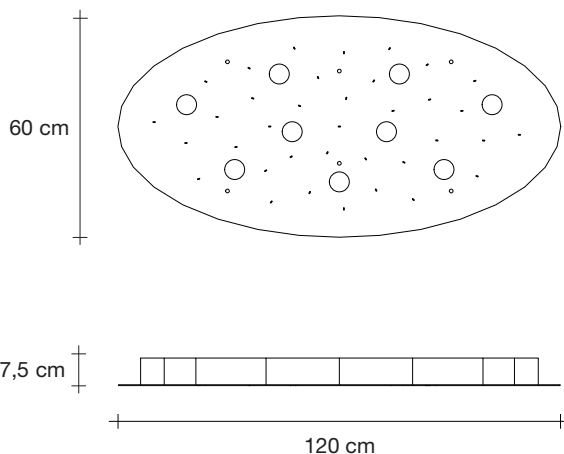

For his latest work for Terzani, Nigel Coates, well known for his unorthodox approach to design, has created an engaging, unique light. Customizable groups of crystal (24% lead) "angels" are illuminated by halogen lamps. What caused these angels to fall from the heavens? It's up to the viewers to decide. Either way, angel falls is sure to garner attention, and generate conversation, in any setting. Design Nigel Coates.

19
16

15
10

130cm x 21cm x 85cm
83cm x 80cm x 43,5cm