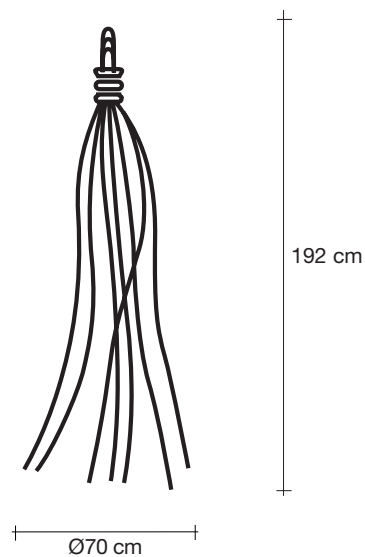

Hugo, a Welcome Guest.

design Jean François Crochet.
terzani.com

TERZANI
LA LUCE PENSATA

Type |
Floor lamp

Materials |
Metal

Finishes | Code

 Satin Nickel
OD20P F3 A1

Body |

Light Source |

220-240V ~ 50/60Hz

 HALOGEN
105W E27

or

 LED
16W E27

 Integrated dimmer

Some designs are strong enough to stand alone. These are the pieces that transform spaces and inspire viewers. Hugo, a unique sculpture created by Terzani's master craftsmen, is composed of hand-forged metal stems, encasing a single light. With a graceful, delicate form, Hugo is a welcome guest in any space, intriguing and powerful. Design Jean François Crochet.

22

18

205cm x 40cm x 40cm