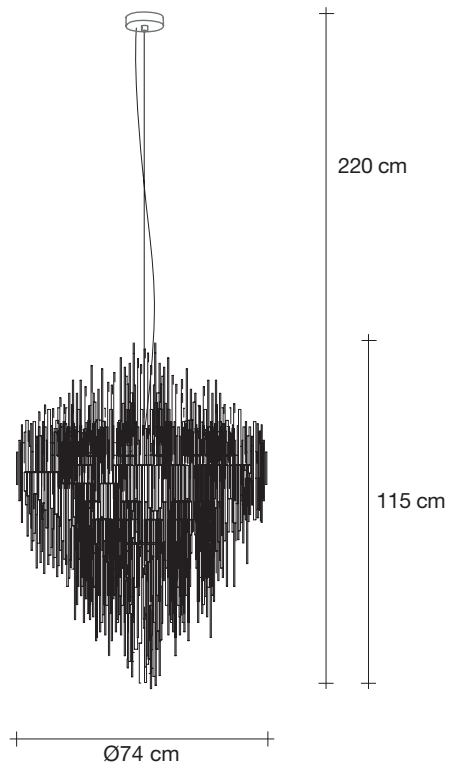

# Iceberg, Pure *Light*

design Dodo Arslan  
terzani.com

**TERZANI**  
LA LUCE PENSATA

**Type |**  
Suspension

**Materials |**  
Metal/PMMA

**Finishes | Code**

 Clear  
OP60S E8 A9

White canopy

**Body |**

**Light Source |**

230-240V ~ 50/60Hz

 FLUO Warm  
6 x 14W E14  Globe CFL  
23W E27

or

 LED  
6 x 3W E14  LED  
4W E27

 Not Dimmable

**Canopy |**

Inspired by the natural beauty of ice crystals, this new suspension light creates a specular, luminous piece through the use of over 3.600 plexyglass tubes. Similar to light refracting through water, the illumination created by Iceberg is both brilliant and natural, meticulously handcrafted, each light is a unique sculpture; sparkling, multifaceted and powerful. Design Dodo Arslan.

52

35

4x 77cm x 35cm x 26,5cm  
1x 76cm x 76cm x 60cm