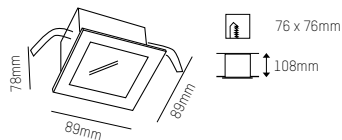

W3 = LED 3000K

LT: 25000h

A++ - A

IP 44

COVER LED

LED 6W · 140mA · CRI >80

305-6845w **W W3** 435lm
305-6845s **S W3** 435lm

EINPUTZRAHMEN / PLASTERING FRAME