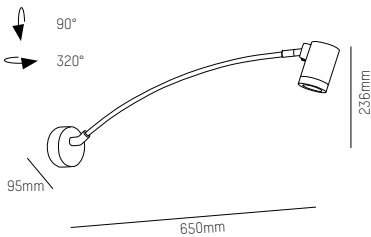

NEW! JIB

SYS 8W · 230V · CRI >80

- 341-0000880503004 475lm
- 341-0000880503011 475lm