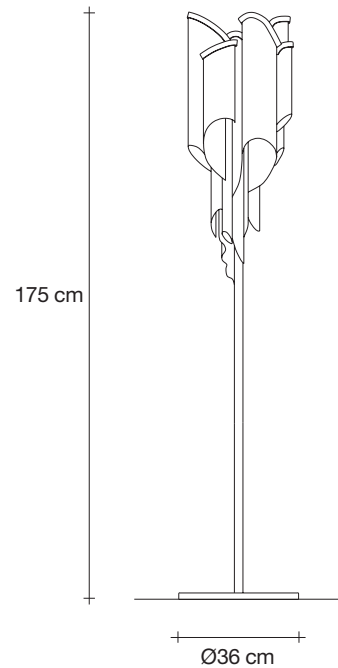

Stream, Iridescent *Light.*

design Christian Lava
terzani.com

TERZANI
LA LUCE PENSATA

Type |
Floor lamp

Materials |
Metal

Finishes | Code

-  Nickel
OJ65P E7 C8
-  Black Nickel
OJ65P E9 C8
-  Gold
OJ65P L6 C8

Body |

Canopy |

Light Source |
220-240V ~ 50/60Hz

-  LED
6 x 6W E14
-  Dimmable with
all systems

A stunning design from Christian Lava, Stream is an impressive presence in any room. Stream's design exploits the physical characteristics of the materials used to envelop a room in a unique, immersive light. Here, over 7 kilometers of metal chain appear to flow down from the undulating, nickel plated frame. These cascading tiers project a streaking, yet tranquil, shadow throughout the room. Design Christian Lava.

23,5

16,5

191cm x 46cm x 46cm