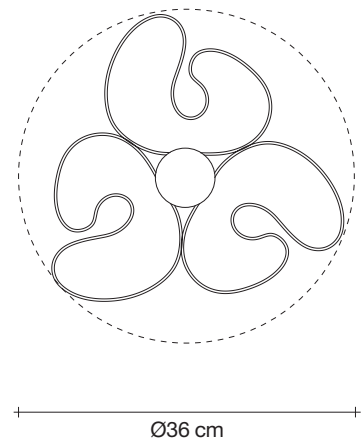

Stream, Iridescent *Light.*

design Christian Lava
terzani.com

TERZANI
LA LUCE PENSATA

Type |
Floor lamp

Materials |
Metal

Finishes | Code

-  Nickel
OJ65P E7 C8
-  Black Nickel
OJ65P E9 C8
-  Gold
OJ65P L6 C8

Body |

Canopy |

Light Source |
220-240V ~ 50/60Hz

-  LED
6 x 6W E14
-  Dimmable with
all systems

A stunning design from Christian Lava, Stream is an impressive presence in any room. Stream's design exploits the physical characteristics of the materials used to envelop a room in a unique, immersive light. Here, over 7 kilometers of metal chain appear to flow down from the undulating, nickel plated frame. These cascading tiers project a streaking, yet tranquil, shadow throughout the room. Design Christian Lava.

23,5

16,5

191cm x 46cm x 46cm