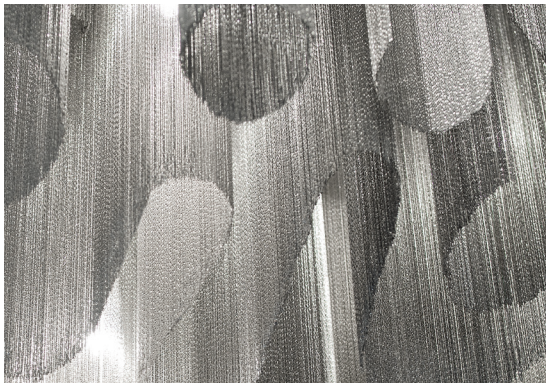

Stream, Iridescent *Light.*

design Christian Lava
terzani.com

TERZANI
LA LUCE PENSATA

Type |
Floor lamp

Materials |
Metal

Finishes | Code

-  Nickel
OJ65P E7 C8
-  Black Nickel
OJ65P E9 C8
-  Gold
OJ65P L6 C8

Body |

Canopy |

Light Source |
220-240V ~ 50/60Hz

-  LED
6 x 6W E14
-  Dimmable with
all systems

A stunning design from Christian Lava, Stream is an impressive presence in any room. Stream's design exploits the physical characteristics of the materials used to envelop a room in a unique, immersive light. Here, over 7 kilometers of metal chain appear to flow down from the undulating, nickel plated frame. These cascading tiers project a streaking, yet tranquil, shadow throughout the room. Design Christian Lava.