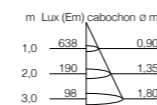

CLEAR configurable variants see **CHOICE**

CLEAR SPOT

LUMINAIRE / FIXTURE / OPTIC

IN	alu pol / white / cabochon	CCL01-8
	alu pol / white / glow	CCL01-0
	black / black / black	CCL01-1
	white / white / white	CCL01-3