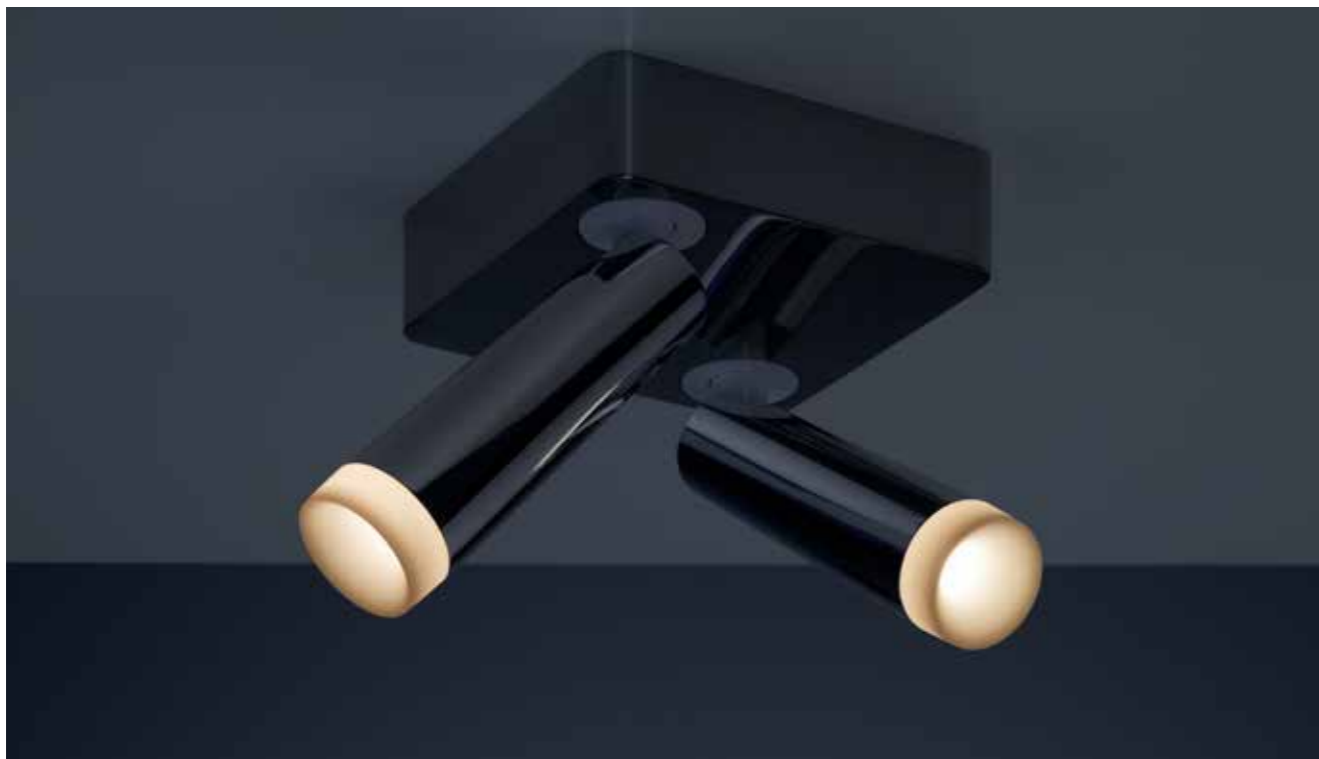

CLEAR SPOT

LUMINAIRE + FIXTURE / OPTIC		
UP ROUND 12	alu pol / cabochon	CCL87-8
	alu pol / glow	CCL87-0
	black / black	CCL87-1
	white / white	CCL87-3

A - A++ | dimmable | 2700K | 8W | CRI >90 | cabochon: 520lm | glow: 420lm
black: 240lm | white: 330lm

CLEAR configurable variants see **CHOICE**

CLEAR SPOT

LUMINAIRE / FIXTURE / OPTIC

IN	alu pol / white / cabochon	CCL01-8
	alu pol / white / glow	CCL01-0
	black / black / black	CCL01-1
	white / white / white	CCL01-3