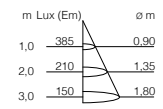

MOVE AROUND INDIRECT

LUMINAIRE / FIXTURE

chrome / white KM15-0
 copper / white KM15-2

A - A++ | dimmable | 2700K | 50W | 3380lm | CRI >90

GLOBE BOX WALL / CEILING

alu pol FC10-0
 black FC10-1
 white FC10-2