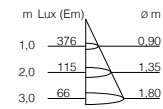

MOVE AROUND INDIRECT

LUMINAIRE / FIXTURE

chrome / white KM15-0
 copper / white KM15-2

A - A++ | dimmable | 2700K | 50W | 3380lm | CRI >90

GLOBE BOX WALL / CEILING

alu pol FC10-0
 black FC10-1
 white FC10-2