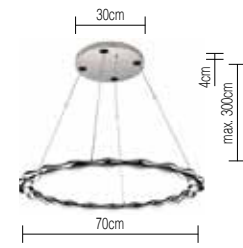

MOVE AROUND INDIRECT

LUMINAIRE / FIXTURE

chrome / white KM15-0
 copper / white KM15-2

A - A++ | dimmable | 2700K | 50W | 3380lm | CRI >90

GLOBE BOX WALL / CEILING

alu pol FC10-0
 black FC10-1
 white FC10-2