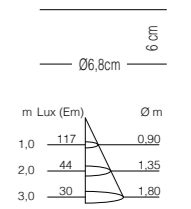

A - A++ | dimmable | 2700K | 11W | 700lm | CRI >90

PALLA 16 configurable variants see **CHOICE**

warmDIM

PALLA 21 CEILING

UP ROUND 16

LUMINAIRE / FIXTURE

alu pol - white / alu pol
black - white / black

CPL25-0
CPL25-1