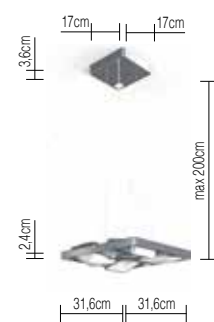

STUDIO QUATTRO SUSPENSION

LUMINAIRE + FIXTURE / COVER

2700K	alu pol / white	SP20-1
	satin / white	SP20-8
	alu pol / black	SP20-6
	satin / black	SP20-2

A - A++ | dimmable | 2700K | 4x 16W | 4x 650lm | CRI >90 | not available for 120V