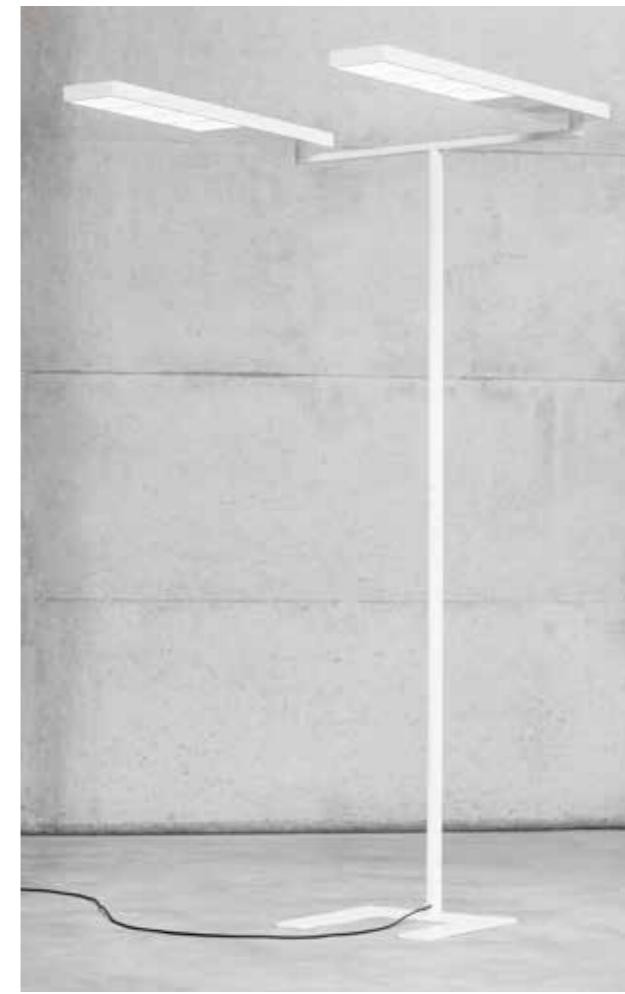

XT-A FLOOR PLUS D

Prices in Euro excl. VAT

black / black
white / white
titan / black

sensor XA90-2
sensor XA90-3
sensor XA90-9

lightdim connect T

swarm function

A - A++ | sensor + dimmer integrated | 3500K | 2x 50W | 2x 6100lm | CRI >80

XT-A FLOOR PLUS T

Prices in Euro excl. VAT

H-BASE

satin / black
satin / white
black / black
white / white

sensor GX94-0
sensor GX94-1
sensor GX94-2
sensor GX94-3

lightdim connect T

swarm function

PD51-2

A - A++ | sensor + dimmer integrated | 3500K | 2x92W | 2x 11467lm | CRI >80