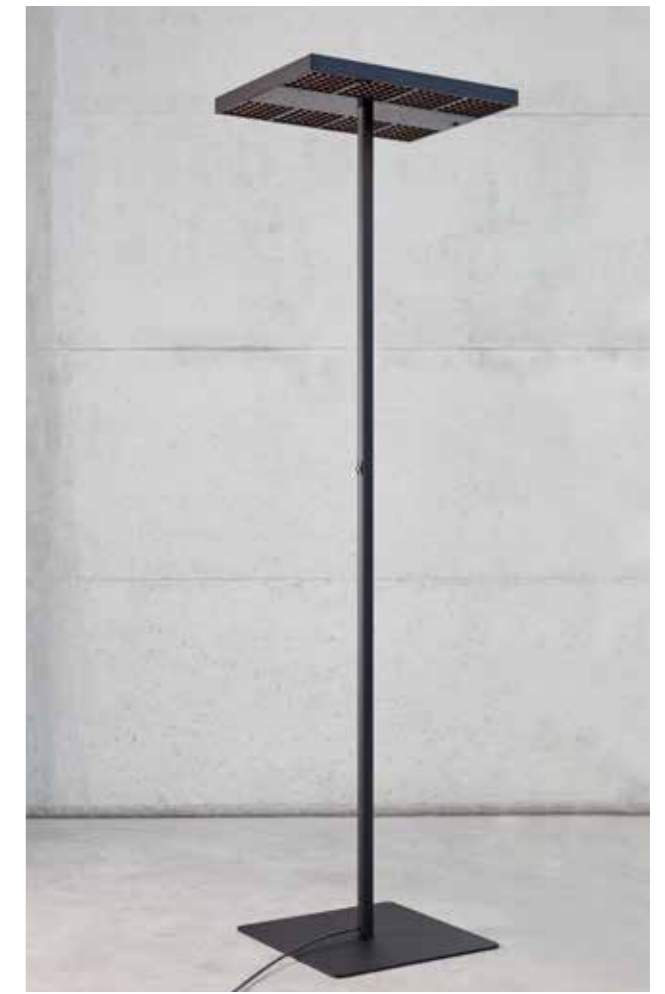

XT-A FLOOR PLUS D

Prices in Euro excl. VAT

black / black
white / white
titan / black

sensor XA90-2
sensor XA90-3
sensor XA90-9

lightdim connect T

swarm function

A - A++ | sensor + dimmer integrated | 3500K | 2x 50W | 2x 6100lm | CRI >80

XT-A FLOOR PLUS T

Prices in Euro excl. VAT

H-BASE

satin / black
satin / white
black / black
white / white

sensor GX94-0
sensor GX94-1
sensor GX94-2
sensor GX94-3

lightdim connect T

swarm function

PD51-2

A - A++ | sensor + dimmer integrated | 3500K | 2x92W | 2x 11467lm | CRI >80