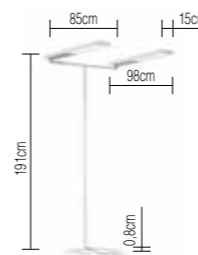

lightdim connect S

swarm function

PD 51-3

A - A++ | sensor + dimmer integrated | 3500K | 125W | 13500lm | CRI >80

XT-A FLOOR PLUS D

Prices in Euro excl. VAT

black / black
white / white
titan / black

sensor XA90-2
sensor XA90-3
sensor XA90-9