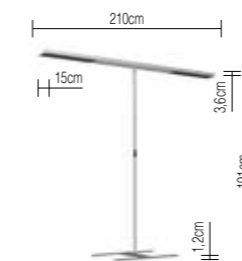

lightdim connect T

swarm function

A - A++ | sensor + dimmer integrated | 3500K | 2x 50W | 2x 6100lm | CRI >80

XT-A FLOOR PLUS T

Prices in Euro excl. VAT

H-BASE

satin / black
satin / white
black / black
white / white