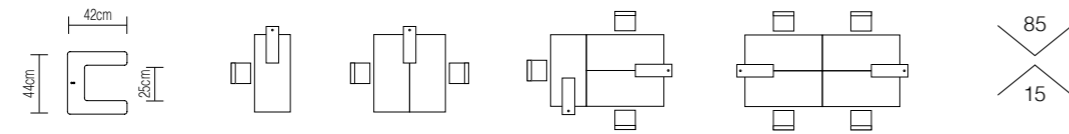

lightdim connect S

swarm function

PD 51-3

A - A++ | sensor + dimmer integrated | 3500K | 111W | 14140lm | CRI >80