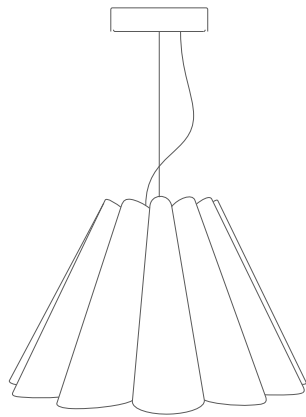

LORA 58

DIMENSIONS

H 36 cm
/ 14.2 in

D 58 cm
/ 22.8 in

PARTS

D 15 cm / 5.9 in

D 35 cm / 13.8 in

x 12

ELECTRICAL KIT

x 1

x 1

x 1

x 1

x 2

x 1

2 m

2 m

CODE

LO58

TYPE

Pendant Lamp

MOUNTING

Ceiling rose and steel cord includes

CORD LENGTH

2 m. / Textile cable

BULB

100 watts (max) / Bulb Socket E26 / E27 x 1

WEIGHT

1.85 kg. / 4.07 lbs.

LORA 70

DIMENSIONS

H 42 cm
/ 16.5 in