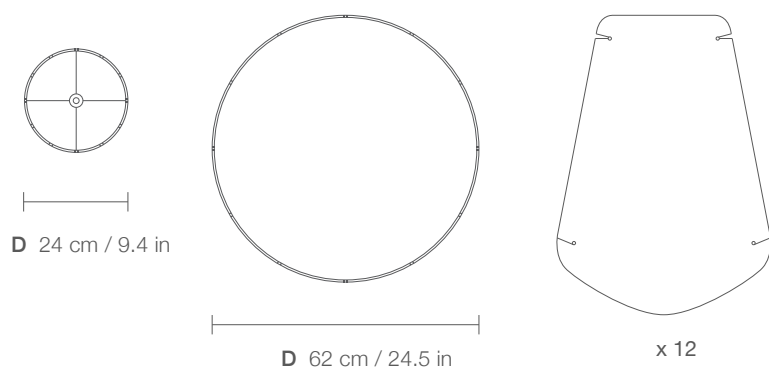

LORA 58

DIMENSIONS

H 36 cm
/ 14.2 in

D 58 cm
/ 22.8 in

PARTS

D 15 cm / 5.9 in

D 35 cm / 13.8 in

x 12

D 70 cm
/ 27.5 in

PARTS

D 16 cm / 6.3 in

D 41 cm / 16.1 in

x 12

ELECTRICAL KIT

x 1

x 1

WEIGHT

2.66 kg. / 5.86 lbs.

LORA 80

DIMENSIONS

PARTS

CODE	LO80
TYPE	Pendant Lamp
MOUNTING	Ceiling rose and steel cord includes
CORD LENGTH	2 m. / Textile cable
BULB	100 watts (max) / Bulb Socket E26 / E27 x 1
WEIGHT	4 kg. / 8.81 lbs.

LORA 105

DIMENSIONS

PARTS

ELECTRICAL KIT

CODE	LO105
TYPE	Pendant Lamp
MOUNTING	Ceiling rose and steel cord includes
CORD LENGTH	2 m. / Textile cable
BULB	100 watts (max) / Bulb Socket E26 / E27 x 1
WEIGHT	4.48 kg. / 9.87 lbs.