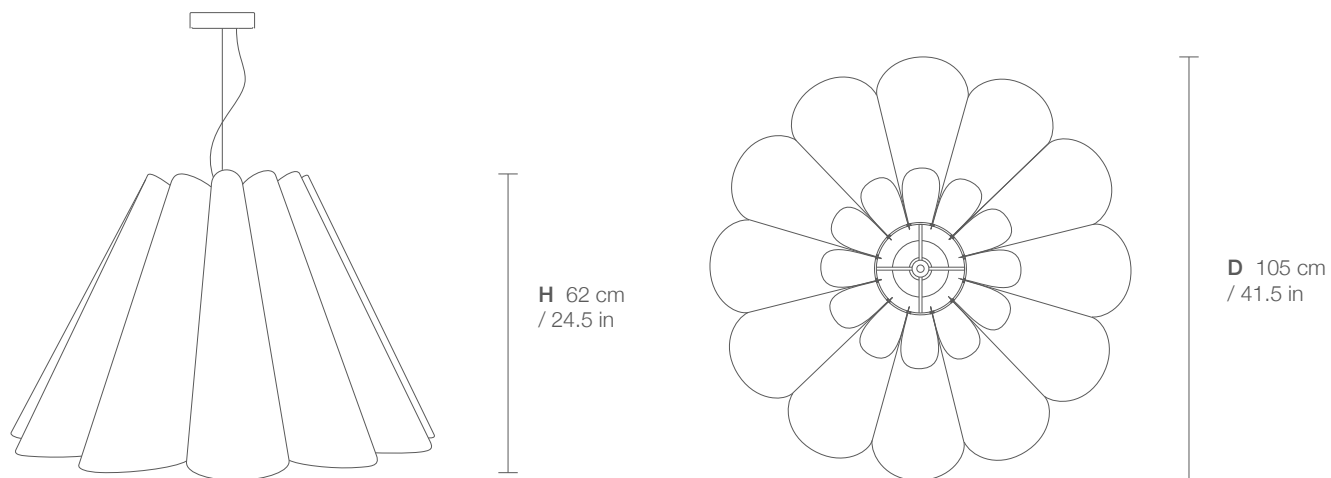

LORA 58

DIMENSIONS

H 36 cm
/ 14.2 in

D 58 cm
/ 22.8 in

PARTS

D 15 cm / 5.9 in

D 35 cm / 13.8 in

x 12

WEIGHT

2.66 kg. / 5.86 lbs.

LORA 80

DIMENSIONS

PARTS

CODE	LO80
TYPE	Pendant Lamp
MOUNTING	Ceiling rose and steel cord includes
CORD LENGTH	2 m. / Textile cable
BULB	100 watts (max) / Bulb Socket E26 / E27 x 1
WEIGHT	4 kg. / 8.81 lbs.

LORA 105

DIMENSIONS

PARTS

ELECTRICAL KIT

CODE	LO105
TYPE	Pendant Lamp
MOUNTING	Ceiling rose and steel cord includes
CORD LENGTH	2 m. / Textile cable
BULB	100 watts (max) / Bulb Socket E26 / E27 x 1
WEIGHT	4.48 kg. / 9.87 lbs.