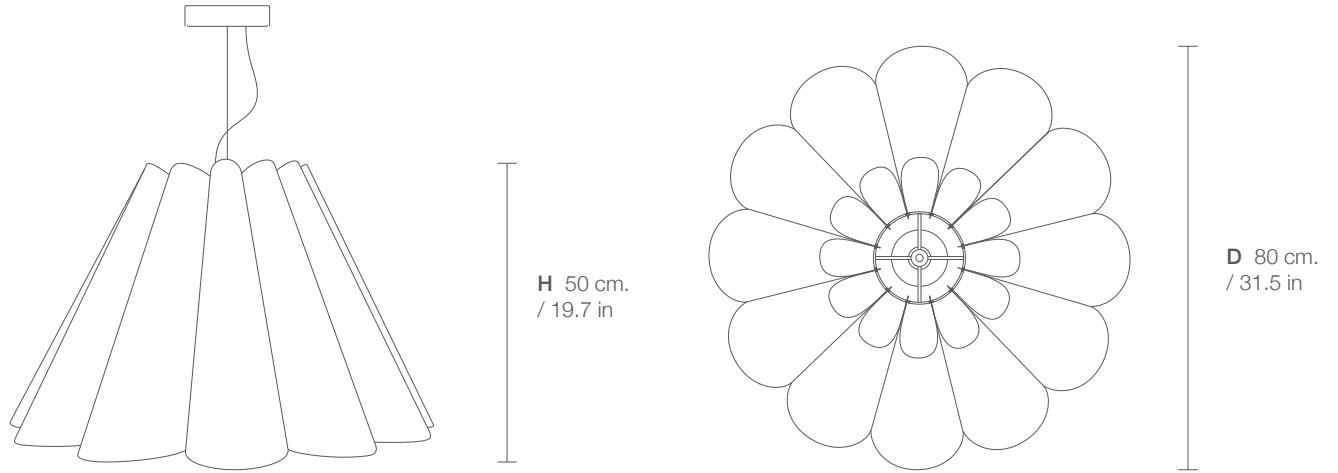

LORA 58

DIMENSIONS

H 36 cm
/ 14.2 in

D 58 cm
/ 22.8 in

PARTS

D 15 cm / 5.9 in

D 35 cm / 13.8 in

x 12

TYPE

Pendant Lamp

MOUNTING

Ceiling rose and steel cord includes

CORD LENGTH

2 m. / Textile cable

BULB

100 watts (max) / Bulb Socket E26 / E27 x 1

WEIGHT

2.66 kg. / 5.86 lbs.

LORA 80

DIMENSIONS

PARTS

CODE	LO80
TYPE	Pendant Lamp
MOUNTING	Ceiling rose and steel cord includes
CORD LENGTH	2 m. / Textile cable
BULB	100 watts (max) / Bulb Socket E26 / E27 x 1
WEIGHT	4 kg. / 8.81 lbs.

LORA 105

DIMENSIONS

PARTS

ELECTRICAL KIT

CODE	LO105
TYPE	Pendant Lamp
MOUNTING	Ceiling rose and steel cord includes
CORD LENGTH	2 m. / Textile cable
BULB	100 watts (max) / Bulb Socket E26 / E27 x 1
WEIGHT	4.48 kg. / 9.87 lbs.