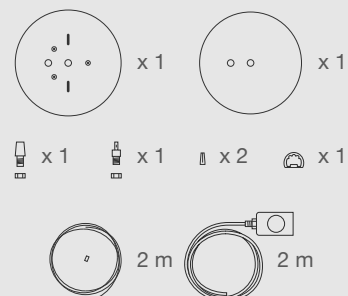

LORA 58

DIMENSIONS

H 36 cm
/ 14.2 in

D 58 cm
/ 22.8 in

PARTS

D 15 cm / 5.9 in

D 35 cm / 13.8 in

x 12

D 70 cm
/ 27.5 in

PARTS

D 16 cm / 6.3 in

D 41 cm / 16.1 in

x 12

ELECTRICAL KIT

x 1

x 1

WEIGHT

2.66 kg. / 5.86 lbs.

LORA 80

DIMENSIONS

PARTS

CODE	LO80
TYPE	Pendant Lamp
MOUNTING	Ceiling rose and steel cord includes
CORD LENGTH	2 m. / Textile cable
BULB	100 watts (max) / Bulb Socket E26 / E27 x 1
WEIGHT	4 kg. / 8.81 lbs.

LORA 105

DIMENSIONS

PARTS

ELECTRICAL KIT

CODE	LO105
TYPE	Pendant Lamp
MOUNTING	Ceiling rose and steel cord includes
CORD LENGTH	2 m. / Textile cable
BULB	100 watts (max) / Bulb Socket E26 / E27 x 1
WEIGHT	4.48 kg. / 9.87 lbs.