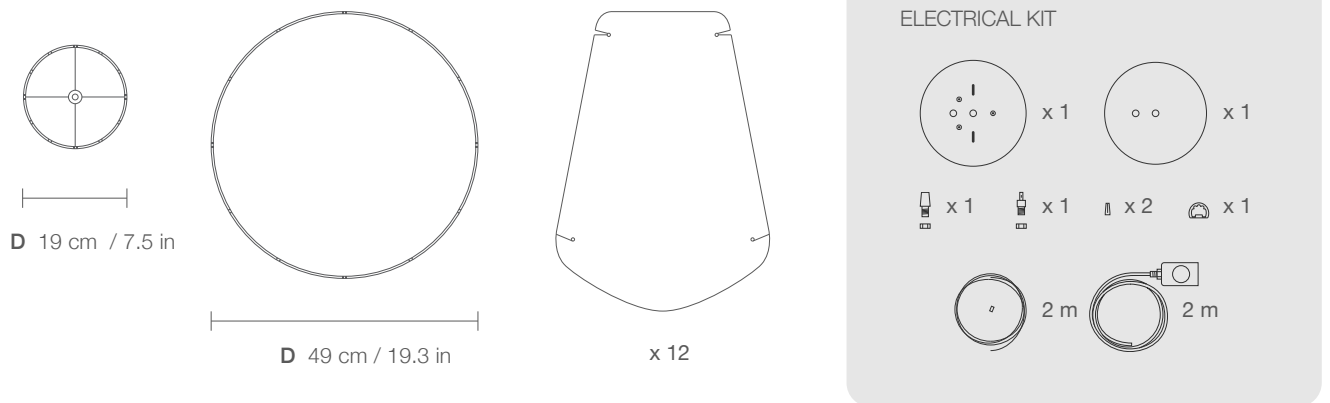

LORA 58

DIMENSIONS

H 36 cm
/ 14.2 in

D 58 cm
/ 22.8 in

PARTS

D 15 cm / 5.9 in

D 35 cm / 13.8 in

x 12

D 70 cm
/ 27.5 in

PARTS

D 16 cm / 6.3 in

D 41 cm / 16.1 in

x 12

ELECTRICAL KIT

x 1

x 1

WEIGHT

2.66 kg. / 5.86 lbs.

LORA 80

DIMENSIONS

PARTS

CODE	LO80
TYPE	Pendant Lamp
MOUNTING	Ceiling rose and steel cord includes
CORD LENGTH	2 m. / Textile cable
BULB	100 watts (max) / Bulb Socket E26 / E27 x 1
WEIGHT	4 kg. / 8.81 lbs.

LORA 105

DIMENSIONS

PARTS

ELECTRICAL KIT

CODE	LO105
TYPE	Pendant Lamp
MOUNTING	Ceiling rose and steel cord includes
CORD LENGTH	2 m. / Textile cable
BULB	100 watts (max) / Bulb Socket E26 / E27 x 1
WEIGHT	4.48 kg. / 9.87 lbs.