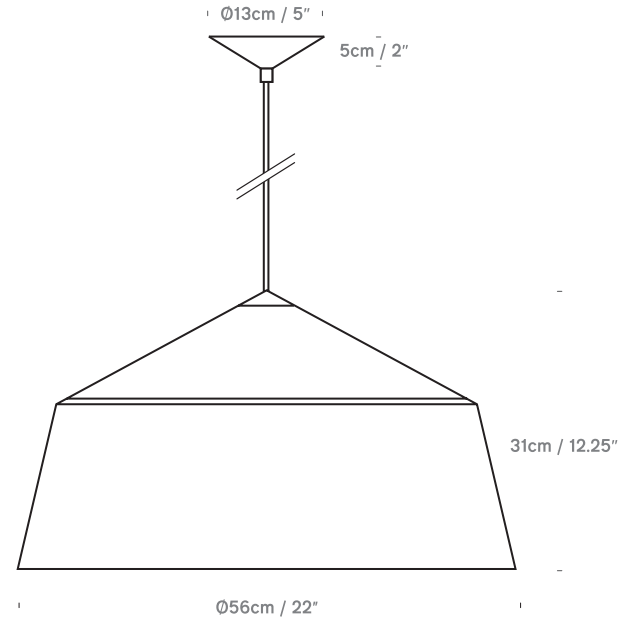

Piccadilly 56
UK/EU PP119160-XX