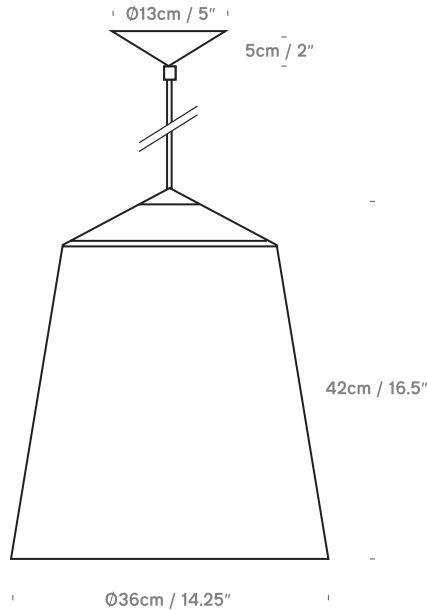

**Piccadilly 15**  
UK/EU PP119120-XX

**Piccadilly 36**  
UK/EU PP119140-XX

**Piccadilly 56**  
UK/EU PP119160-XX

<b>IP Rating</b>	IP20
<b>Bathroom Zone</b>	Zone 3
<b>Weight</b>	15: 0.7KGS/36: 1.8KGS/56: 2.6KGS
<b>Individual Carton Size</b>	15: 22x22x29cm / 36: N/A / 56: N/A
<b>Individual Carton Weight</b>	15: 1.0KGS / 36: N/A / 56: N/A
<b>Shipping Carton Quantity</b>	15: 6 Units / 36: 1 Unit / 56: 1 Unit
<b>Shipping Carton Size</b>	15: 64x43x34cm / 36: 43x43x51.5cm / 56: 63x63x39cm
<b>Shipping Carton Weight</b>	15: 5.4KGS/36: 3.7KGS/50: 6.8KGS