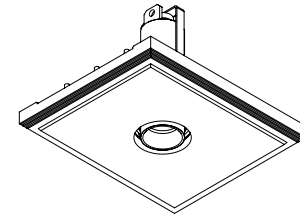

INSTALLATION KIT

STANDARD (included) installation system for ceiling 9 - 12 - 15 mm

REF N° 200 99 025 installation system for gypsum ceiling 25 mm

REF N° 200 99 030 installation system for gypsum ceiling 30 mm

REF N° 827 00 000 Concrete box 200Cent - Galvanized steel