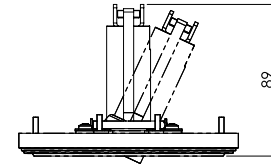

INSTALLATION KIT

STANDARD (included) installation system for ceiling 9 - 12 - 15 mm

REF N° 200 99 025 installation system for gypsum ceiling 25 mm

REF N° 200 99 030 installation system for gypsum ceiling 30 mm

REF N° 827 00 000 Concrete box 200Cent - Galvanized steel