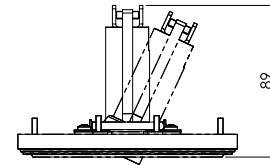

INSTALLATION KIT

STANDARD (included) installation system for ceiling 9 - 12 - 15 mm

REF N° 200 99 025 installation system for gypsum ceiling 25 mm

REF N° 200 99 030 installation system for gypsum ceiling 30 mm

REF N° 827 00 000 Concrete box 200Cent - Galvanized steel