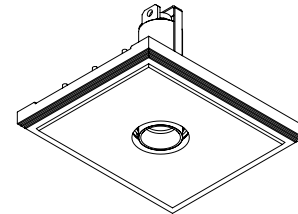

INSTALLATION KIT

STANDARD (included) installation system for ceiling 9 - 12 - 15 mm

REF N° 200 99 025 installation system for gypsum ceiling 25 mm

REF N° 200 99 030 installation system for gypsum ceiling 30 mm

REF N° 827 00 000 Concrete box 200Cent - Galvanized steel