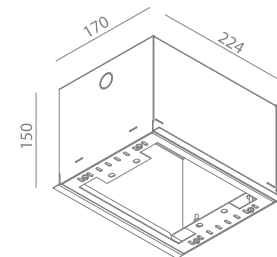

BEAM ANGLES

STANDARD (included) beam angle 12°