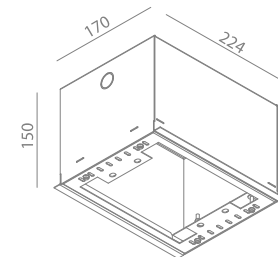

BEAM ANGLES

STANDARD (included) beam angle 24