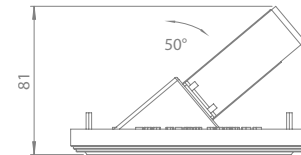

TECHNICAL DATA SHEET

200CENT ROUND 750LM W50 FIX TRIMLESS IP20

INDOOR - INTERNO - INNENBEREICH - INTERIEUR - INTÉRIEUR - INTERIOR

Fix (not adjustable) Asymmetric 50°

114x134 mm - h = 90 mm

Material : CALCYT® plaster

REF N° 200 BLACK

Black
Nero
Schwarz
Zwart
Noir
Negro