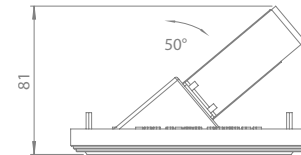

TECHNICAL DATA SHEET

200CENT ROUND 500LM W50 FIX TRIMLESS IP20

INDOOR - INTERNO - INNENBEREICH - INTERIEUR - INTÉRIEUR - INTERIOR

Fix (not adjustable) Asymmetric 50°

114x134 mm - h = 90 mm

Material : CALCYT® plaster

REF N° 200 BLACK

Black
Nero
Schwarz
Zwart
Noir
Negro