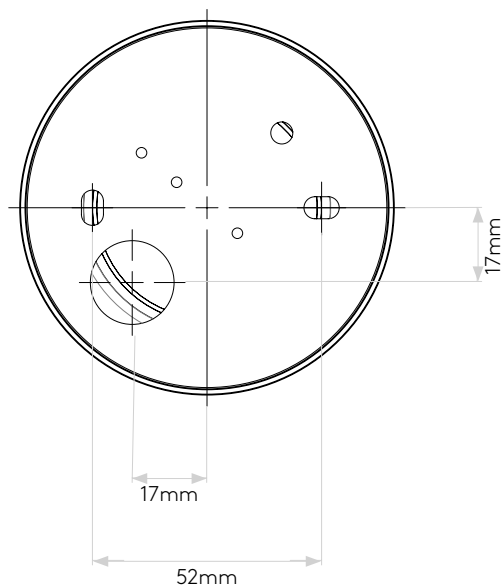

Please note that some dimensions may vary slightly due to manufacturing tolerances, this includes cable entry and fixing holes

Veillez noter que certaines dimensions peuvent varier légèrement en raison des tolérances de fabrication, y compris l'entrée de câble et les trous de fixation.

Bitte beachten Sie, dass die Maße Fertigungstoleranzen unterliegen und daher in geringem Umfang von der angegebenen Größe abweichen können. Dies gilt auch für Kabeleingänge und Befestigungslöcher.

Si prega notare che possono esserci piccole variazioni in alcune dimensioni dovute alle tolleranze di produzione, queste includono l'ingresso del cavo e i fori di fissaggio.