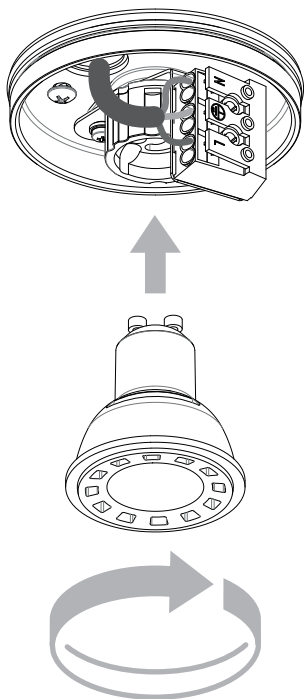

1

TURN OFF POWER
Couper le courant! /
Spegner la corrente! /
Strom Abshalten!

2

3

4

5