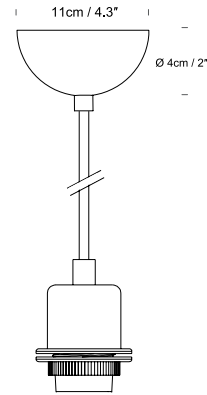

# DropLED

by innermost

innermost®

**Product Category**  
**Material**

Ceiling Fitting  
Steel

## DropLED

UK/EU White 4m EC099101  
Black 4m EC099102  
Satin Nickel 4m EC099104

USA White 4m EC099301  
Black 4m EC099302  
Satin Nickel 4m EC099304

Frosted globe diffuser 270°

Clear beam lens 220°

Frosted filament diffuser

## Cable length

4m/ 157.5"