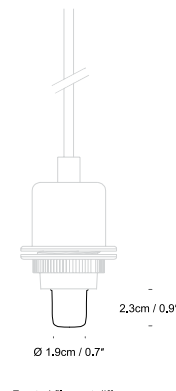

## DropLED

UK/EU White 4m EC099101  
Black 4m EC099102  
Satin Nickel 4m EC099104

USA White 4m EC099301  
Black 4m EC099302  
Satin Nickel 4m EC099304

Frosted globe diffuser 270°

Clear beam lens 220°

Frosted filament diffuser

## Cable length

4m/ 157.5"