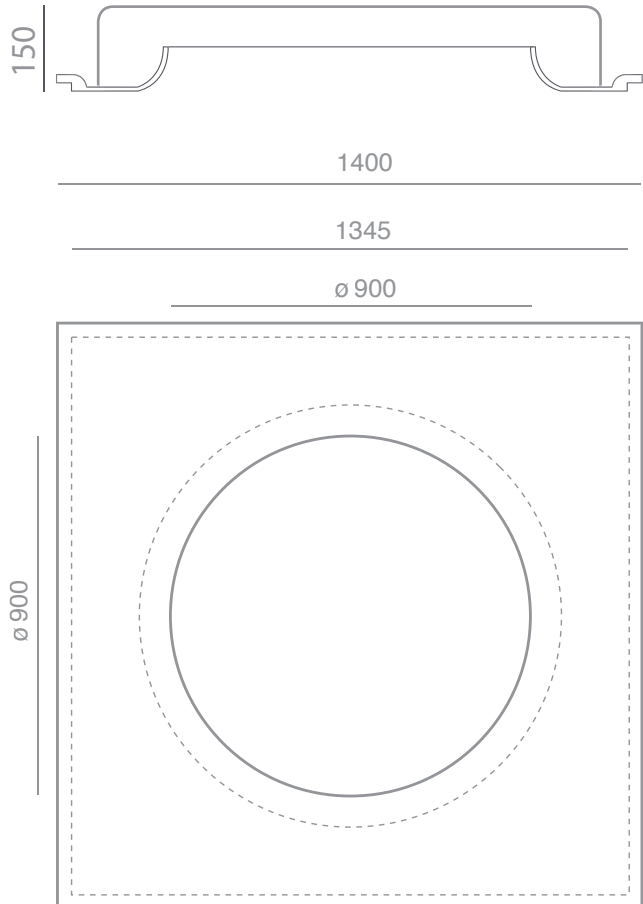

TECHNICAL DATA SHEET

FLOYD 90 WITHOUT BACK IP20

INDOOR - INTERNO - INNENBEREICH - INTERIEUR - INTÉRIEUR - INTERIOR

Fix (not adjustable) 0° - 0°

Material : CALCYT® plasterboard

FLOYD 90 FOR LED

REF N° 361 05 090 without back

1400

1345

ø 900

TECHNICAL DATA SHEET

FLOYD 90 WITH BACK IP20

INDOOR - INTERNO - INNENBEREICH - INTERIEUR - INTÉRIEUR - INTERIOR

Fix (not adjustable) 0° - 0°

Material : CALCYT® plasterboard

FLOYD 90 FOR LED

REF N° 361 00 090 with back

Ready for LED - Excl LED Strip

FLOYD 90 FLUO

REF N° 361 15 090 with back

4x T16-S - 28/54W - G5
230V/50Hz -  - incl EVG - 

↓0.5m -  -  - IP20 850°C

Ⓟ - 

Other versions available on request

1400

1345

ø 900

TECHNICAL DATA SHEET

FLOYD 120 WITHOUT BACK IP20

INDOOR - INTERNO - INNENBEREICH - INTERIEUR - INTÉRIEUR - INTERIOR

Fix (not adjustable) 0° - 0°