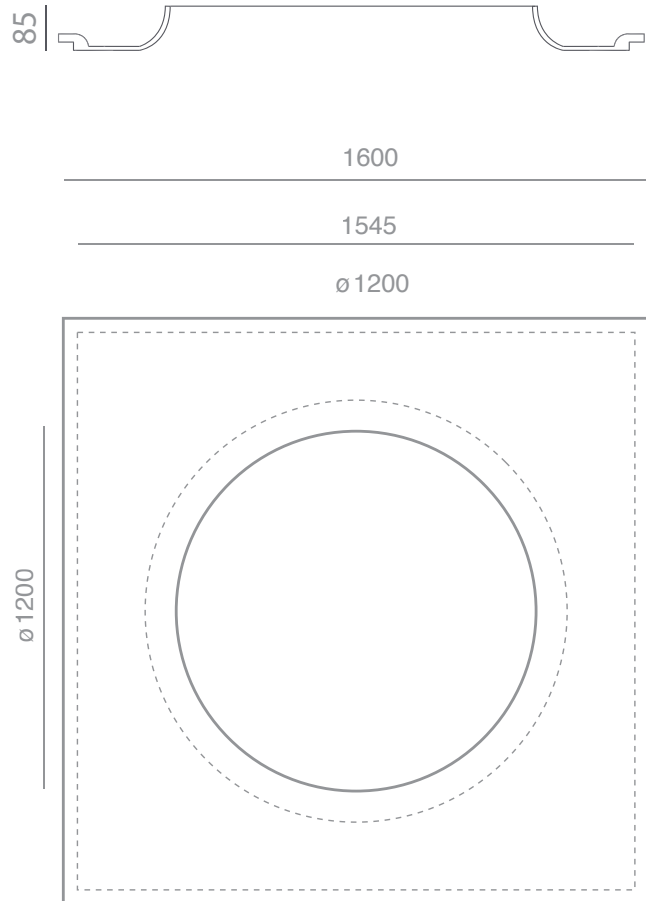

TECHNICAL DATA SHEET

FLOYD 120 WITHOUT BACK IP20

INDOOR - INTERNO - INNENBEREICH - INTERIEUR - INTÉRIEUR - INTERIOR

Fix (not adjustable) 0° - 0°

Material : CALCYT® plasterboard

FLOYD 120 FOR LED

REF N° 361 05 120 without back

Ready for LED - Excl LED Strip

FLOYD 120 FLUO

REF N° 361 25 120 without back

4x T16-S - 28/54W - G5
230V/50Hz - - incl EVG -
↓0.5m - - CE - IP20 850°C
© -

Other versions available on request