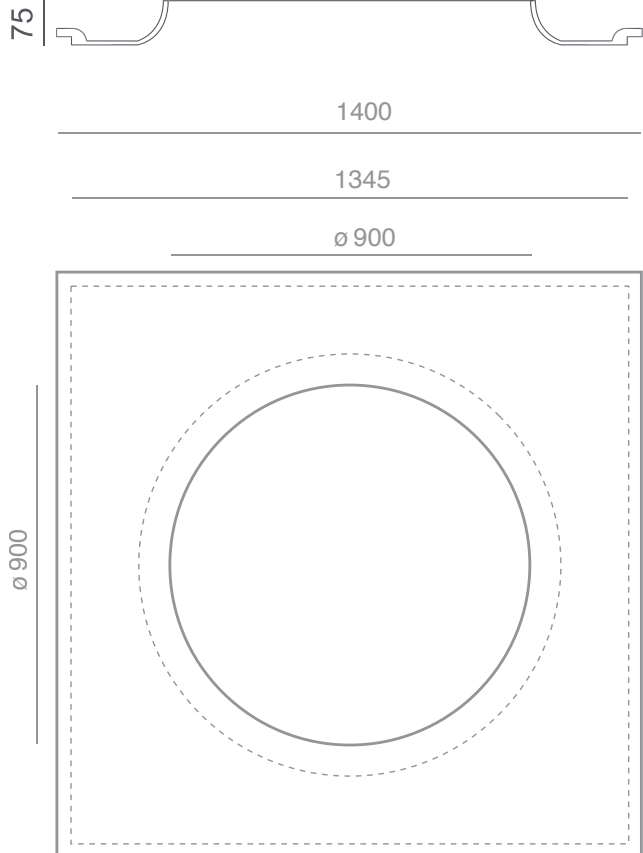

TECHNICAL DATA SHEET

FLOYD 90 WITHOUT BACK IP20

INDOOR - INTERNO - INNENBEREICH - INTERIEUR - INTÉRIEUR - INTERIOR

Fix (not adjustable) 0° - 0°

Material : CALCYT® plasterboard

FLOYD 90 FOR LED

REF N° 361 05 090 without back

Ready for LED - Excl LED Strip

FLOYD 90 FLUO

REF N° 361 25 090 without back

4x T16-S - 28/54W - G5

230V/50Hz -  - incl EVG - 

↓0.5m -  -  - IP20 850°C

© - 

Other versions available on request

1400

1345

ø 900

TECHNICAL DATA SHEET

FLOYD 90 WITH BACK IP20

INDOOR - INTERNO - INNENBEREICH - INTERIEUR - INTÉRIEUR - INTERIOR

Fix (not adjustable) 0° - 0°

Material : CALCYT® plasterboard

Other versions available on request

1400

1345

ø 900

TECHNICAL DATA SHEET

FLOYD 120 WITHOUT BACK IP20

INDOOR - INTERNO - INNENBEREICH - INTERIEUR - INTÉRIEUR - INTERIOR

Fix (not adjustable) 0° - 0°