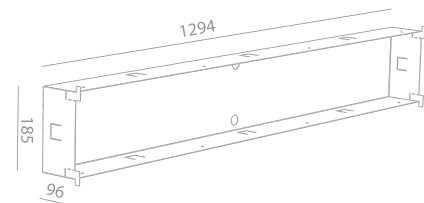

PLASTERKIT IMPRESSION

REF N° 717 01 000 For mounting into gypsum walls

Housing: perforated aluminium

IMPRESSION FLUO

REF N° 317 15 021 on/off

REF N° 317 18 021 DIM 1-10V

REF N° 317 30 021 DIM DALI

1x T16 - 21/39W
G5 - 230V/50Hz - incl. EVG
0.5m - IP20 - 850°C
ECCO

IMPRESSION LED 3000LM 230 VAC

REF N°	2700°K	3000°K
on/off	317 25 000	317 25 100
DIM 1-10V	317 65 000	317 65 100
DIM DALI	317 35 000	317 35 100

230V/50Hz - 28,5W - 3000lm@65°C -
3300lm@25°C - IP20 - CRI 80
parallel wiring - 0.2m - 850°C
Integrated line voltage LED driver
Connects directly to 230 VAC
4 SDCM - 4 Step MacAdam - IA