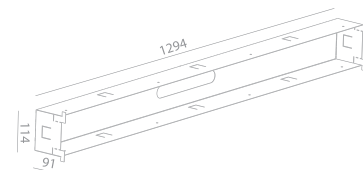

PLASTERKIT EXPRESSION

REF N° 718 01 000 For mounting into gypsum walls

☐ 115x1295 mm. Housing: perforated aluminium

EXPRESSION DUO FLUO

REF N° 319 15 021 on/off

REF N° 319 18 021 DIM 1-10V

REF N° 319 30 021 DIM DALI

☐ 1x T16 - 21/39W
G5 - 230V/50Hz - - incl. EVG
 - - - - IP20 - 850°C
 -

EXPRESSION DUO LED 3000LM 230 VAC

REF N°	2700°K	3000°K
on/off	319 25 000	319 25 100
DIM 1-10V	319 65 000	319 65 100
DIM DALI	319 35 000	319 35 100

230V/50Hz - 28,5W - 3000lm@65°C -
3300lm@25°C - - - IP20 - CRI 80
parallel wiring - - 850°C
Integrated line voltage LED driver
Connects directly to 230 VAC
4 SDCM - 4 Step MacAdam -