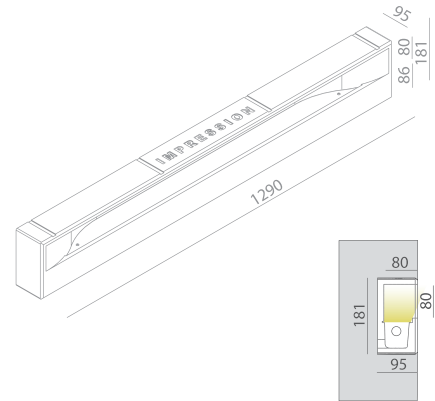

TECHNICAL DATA SHEET

IMPRESSION IP20

INDOOR - INTERNO - INNENBEREICH - INTERIEUR - INTÉRIEUR - INTERIOR

Fix (not adjustable) 0° - 0°

186x1295 mm

Material : CALCYT® plaster

Ready for installation in solid walls
Optional plasterkit for installation into gypsum walls

PLASTERKIT IMPRESSION

REF N° 717 01 000 For mounting into gypsum walls

Housing: perforated aluminium

IMPRESSION FLUO

REF N° 317 15 021 on/off

REF N° 317 18 021 DIM 1-10V

REF N° 317 30 021 DIM DALI

1x T16 - 21/39W
G5 - 230V/50Hz - incl. EVG
0.5m - IP20 - 850°C
ECCO

EXPRESSION MONO IP20

INDOOR - INTERNO - INNENBEREICH - INTERIEUR - INTÉRIEUR - INTERIOR

Fix (not adjustable) 0° - 0°

☐ 115x1295 mm

Material : CALCYT® plaster

Ready for installation in solid walls
Optional plasterkit for installation into gypsum walls