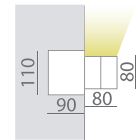

EXPRESSION MONO IP20

INDOOR - INTERNO - INNENBEREICH - INTERIEUR - INTÉRIEUR - INTERIOR

Fix (not adjustable) 0° - 0°

☐ 115x1295 mm

Material : CALCYT® plaster

Ready for installation in solid walls
Optional plasterkit for installation into gypsum walls