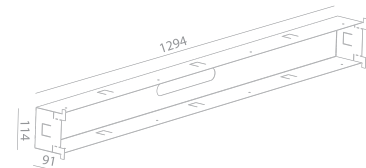

PLASTERKIT EXPRESSION

REF N° 718 01 000 For mounting into gypsum walls

☐ 115x1295 mm. Housing: perforated aluminium

EXPRESSION MONO FLUO

REF N° 318 15 021 on/off

REF N° 318 18 021 DIM 1-10V

REF N° 318 30 021 DIM DALI

☐ 1x T16 - 21/39W
G5 - 230V/50Hz - - incl. EVG
 - - - IP20 - 850°C
 -

EXPRESSION MONO LED 3000LM 230 VAC

REF N°	2700°K	3000°K
on/off	318 25 000	318 25 100
DIM 1-10V	318 65 000	318 65 100
DIM DALI	318 35 000	318 35 100

230V/50Hz - 28,5W - 3000lm@65°C -
3300lm@25°C - - - IP20 - CRI 80
parallel wiring - - 850°C
Integrated line voltage LED driver
Connects directly to 230 VAC
4 SDCM - 4 Step MacAdam -