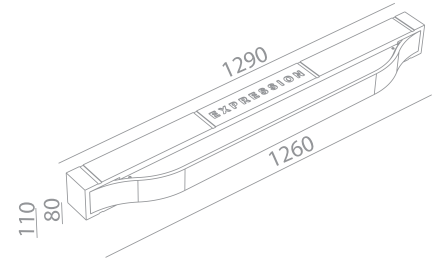

EXPRESSION DUO IP20

INDOOR - INTERNO - INNENBEREICH - INTERIEUR - INTÉRIEUR - INTERIOR

Fix (not adjustable) 0° - 0°

☐ 115x1295 mm

Material : CALCYT® plaster

Ready for installation in solid walls
Optional plasterkit for installation into gypsum walls