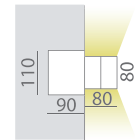

EXPRESSION DUO IP20

INDOOR - INTERNO - INNENBEREICH - INTERIEUR - INTÉRIEUR - INTERIOR

Fix (not adjustable) 0° - 0°

☐ 115x1295 mm

Material : CALCYT® plaster

Ready for installation in solid walls
Optional plasterkit for installation into gypsum walls