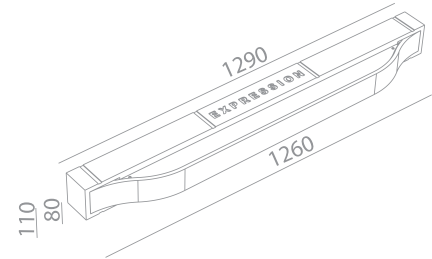

TECHNICAL DATA SHEET

IMPRESSION IP20

INDOOR - INTERNO - INNENBEREICH - INTERIEUR - INTÉRIEUR - INTERIOR

Fix (not adjustable) 0° - 0°

186x1295 mm

Material : CALCYT® plaster

Ready for installation in solid walls
Optional plasterkit for installation into gypsum walls

EXPRESSION MONO IP20

INDOOR - INTERNO - INNENBEREICH - INTERIEUR - INTÉRIEUR - INTERIOR

Fix (not adjustable) 0° - 0°

☐ 115x1295 mm

Material : CALCYT® plaster

Ready for installation in solid walls
Optional plasterkit for installation into gypsum walls