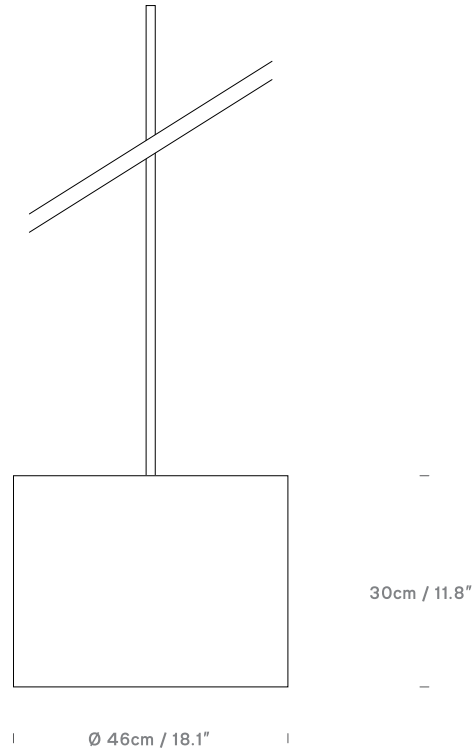

Cork 20*40
SC059120-XX

Cork 46*30
SC059130-XX

Cork 20*40 Weight

Individual Packing Size (cm x cm x cm)	22x22x43
Master Carton Packing size (cm x cm x cm)	45x45x45
Individual Net Weight (kgs)	0.4
Individual Gross Weight (kgs)	0.75

Cork 46*30 Weight

Individual Packing Size (cm x cm x cm)	49x49x34
Master Carton Packing size (cm x cm x cm)	97.5x50x69.5
Individual Net Weight (kgs)	0.6
Individual Gross Weight (kgs)	1.55

Product Category