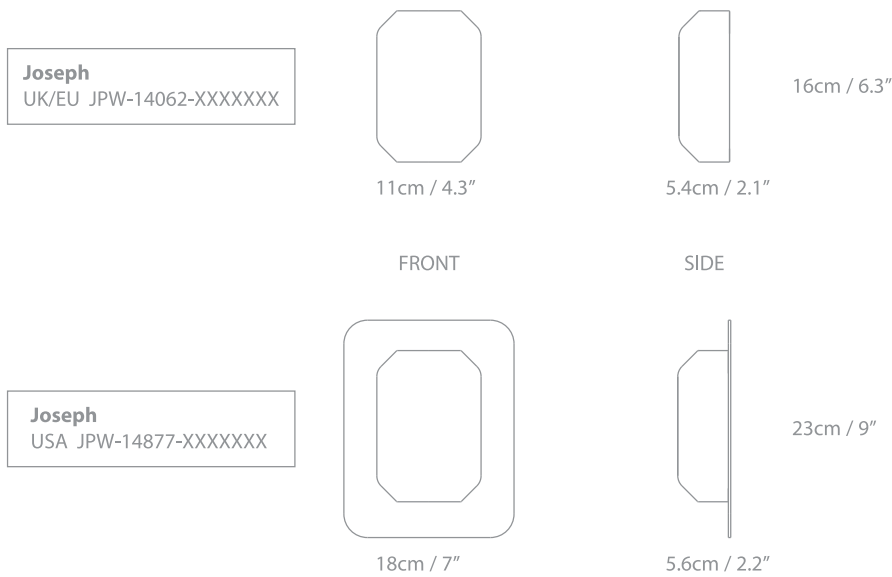

# Joseph *by Michael Young*

Product Category Wall Light  
 Size Large  
 Material Aluminium

SXXXD15 - Pale Gold  
 SXXXD65 - Copper  
 SXXXK55 - Grey

23cm / 9"

FRONT

29cm / 11.4"

11.2cm / 4.4"

SIDE

**Joseph**  
 UK/EU JPW-14053-XXXXXXX  
 USA JPW-14876-XXXXXXX

<b>SPECIFICATION</b>	<p><b>Joseph</b>                  UK/EU JPW-14053-XXXXXXX                  USA JPW-14876-XXXXXXX</p>
<b>Lightsource</b>	<p>G9,                  UK/EU, Max 25W      USA, Max 25W                  Recommended bulb: Any G9 LED Bulb up to 180 - 500 Lumen output, dimmable                  Temperature 2200 - 2800 Kelvin</p>

# Joseph *by Michael Young*

Product Category Wall Light  
 Size Small  
 Material Aluminium

SXXXD15 - Pale Gold  
 SXXXD65 - Copper  
 SXXXK55 - Grey

<b>SPECIFICATION</b>	<p><b>Joseph</b>                  UK/EU JPW-14062-XXXXXXX                  USA JPW-14877-XXXXXXX</p>
<b>Lightsource</b>	<p>Integrated LED Source, Sharp Chip, chip life 30,000 hours, 2700K, 6x 2.5W LED, 250lm, CRI (Ra) 93, Beam Angle 120°                  EU Dimmable via leading/ trailing-edge +TRIAC dimmer, US Dimmable via 0-10v + TRIAC dimmer</p>
<b>Other Details</b>	<p>Driver must be housed inside wall cavity</p>