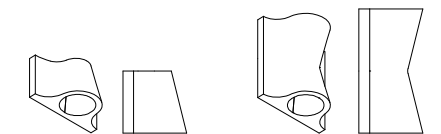

LIDO

IP GRADE
55

MATERIALS
Natural colour outdoor clays, diffuser.
Terre colorate per esterno, diffusore in pmma

COLOURS IN PHOTO
Schwarz SC
ref. Grigio PR

COLOUR CHART
(4)

TEMPERATURE
2700° K
3000° K

LIGHT ANGLE

120°

ARTICLE	1071	1072
DIMENSIONS	h. 115 length 210 depth 110	h. 230 length 210 depth 110
POWER	1 x GX53 max 7W or 1 x GU10 max 9W or 1 x LED 6,5w 950 lm driver incluso	2 x GX53 max 7w or 2 x GU10 max 9W or 2 x LED 6,5w 1900 lm driver incluso