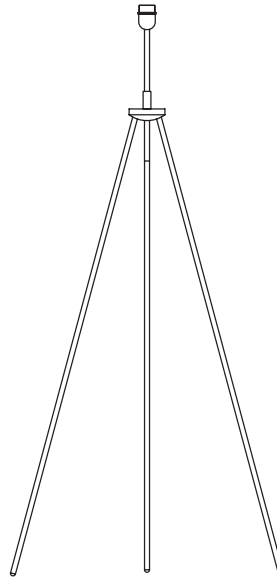

Ø 21cm / 8.3"

Tripod 35
UK/EU BT012104

35cm / 13.8"

Ø 70cm / 27.6"

Tripod Floor
UK/EU BT011104

120 - 150cm /
47.2" - 59.1"
* height adjustable

Colour + EAN/UPC Code

04 - Satin Nickel
EAN:
35: 5060481940030
Floor: 5060481940054

Category	Table Base
Material	Steel
Cable	Clear PVC cable. Moulded 2 pin EU Plug with UK Converter. 35: 2.3m / Floor: 3m
Lightsource Switched	ES E27. Max 15W LED. 35: 80cm to inline rocker switch / Floor: 1.5m to inline dimmer switch
Class	Class II - Double Insulated
F Mark	Suitable for Mounting on Flammable Materials

IP Rating	IP20
Bathroom Zone	Zone 3
Weight	35: 0.6KGS / Floor: 1.38KGS
Individual Carton Size	35: 13x13x40.2cm / Floor: 15x12x65cm
Individual Carton Weight	35: 0.7KGS / Floor: 1.99KGS
Shipping Carton Quantity	35: 04 Units / Floor: 06 Units
Shipping Carton Size	35: 28x28x41.5cm / Floor: 48x25x65.5cm
Shipping Carton Weight	35: 4.7KGS / Floor: 12.95KGS