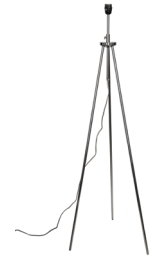

Ø 21cm / 8.3"

Tripod 35
UK/EU BT012104

35cm / 13.8"

Ø 70cm / 27.6"

Tripod Floor
UK/EU BT011104

120 - 150cm /
47.2" - 59.1"
* height adjustable

Colour + EAN/UPC Code

04 - Satin Nickel
EAN:
35: 5060481940030
Floor: 5060481940054

Category	Table Base
Material	Steel
Cable	Clear PVC cable. Moulded 2 pin EU Plug with UK Converter. 35: 2.3m / Floor: 3m
Lightsource Switched	ES E27. Max 15W LED. 35: 80cm to inline rocker switch / Floor: 1.5m to inline dimmer switch
Class	Class II - Double Insulated
F Mark	Suitable for Mounting on Flammable Materials