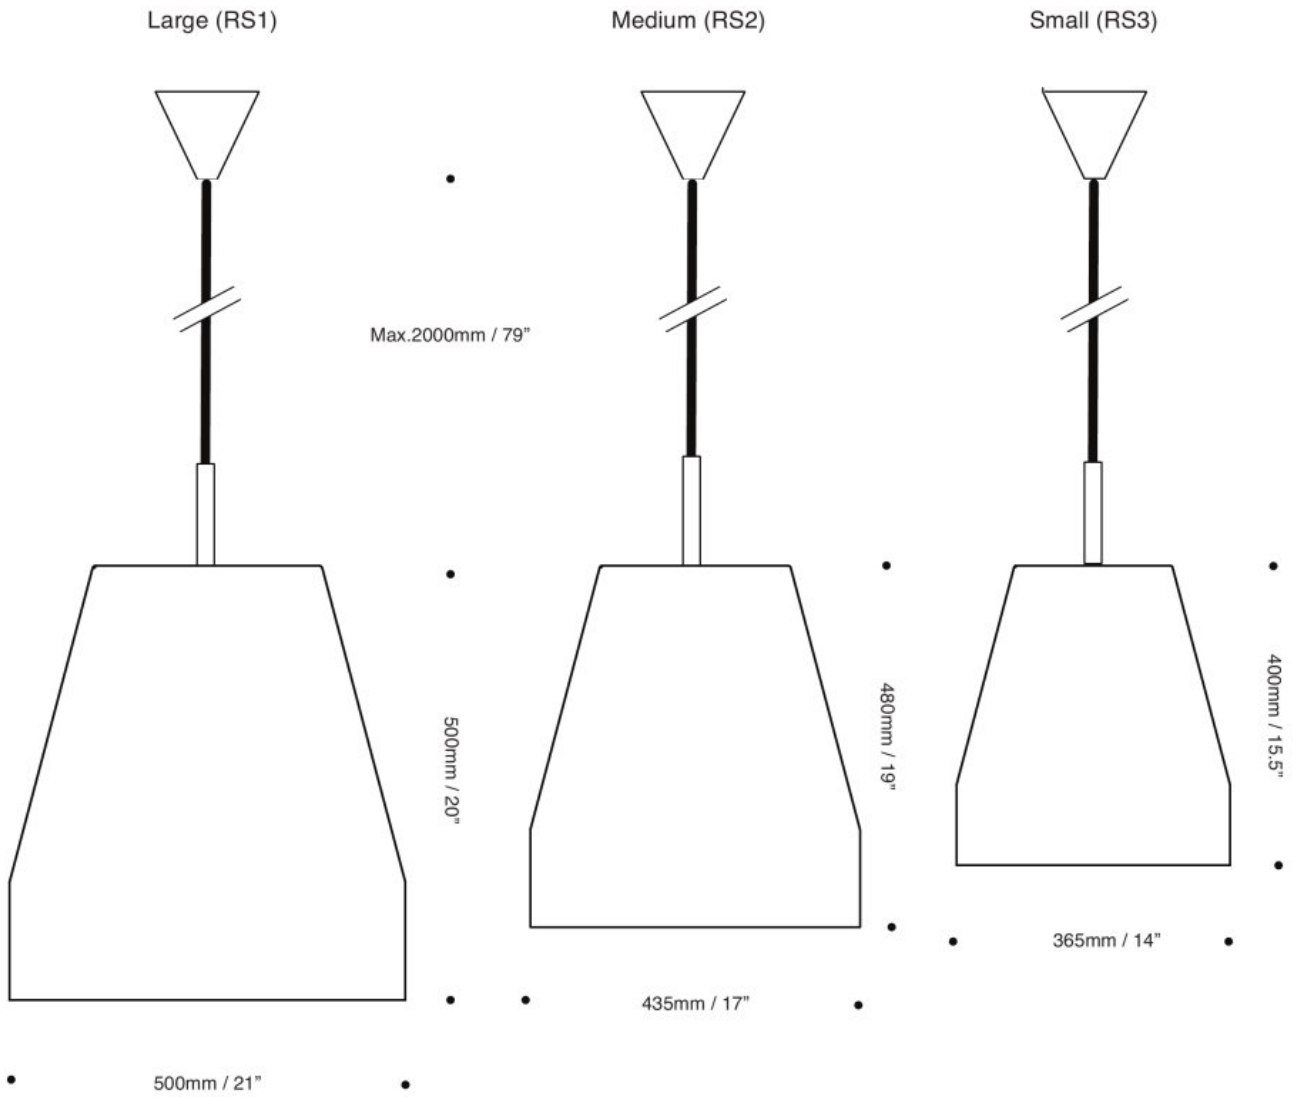

## Specification

E27/ES x 1  
Max.90W PAR38 (LED or CFL equivalents available)

E26/ES x 1  
Max.90W PAR38 (LED or CFL equivalents available)

Cable Length 2000mm  
Cable Colour Black or white fabric  
Ceiling Rose Black or white to match fitting

Cable Length 79"  
Cable Colour Black or white fabric  
Ceiling Rose Black or white to match fitting

## Packaging

	Width	Depth	Height	Weight
RS1	0.50m / 20"	0.50m / 20"	0.50m / 20"	4.0kg / 8.8lb
RS2	0.45m / 18"	0.45m / 18"	0.50m / 20"	3.0kg / 6.6lb
RS3	0.40m / 16"	0.40m / 16"	0.45m / 18"	2.0kg / 4.4lb

## Dimensions

Scale 1:5