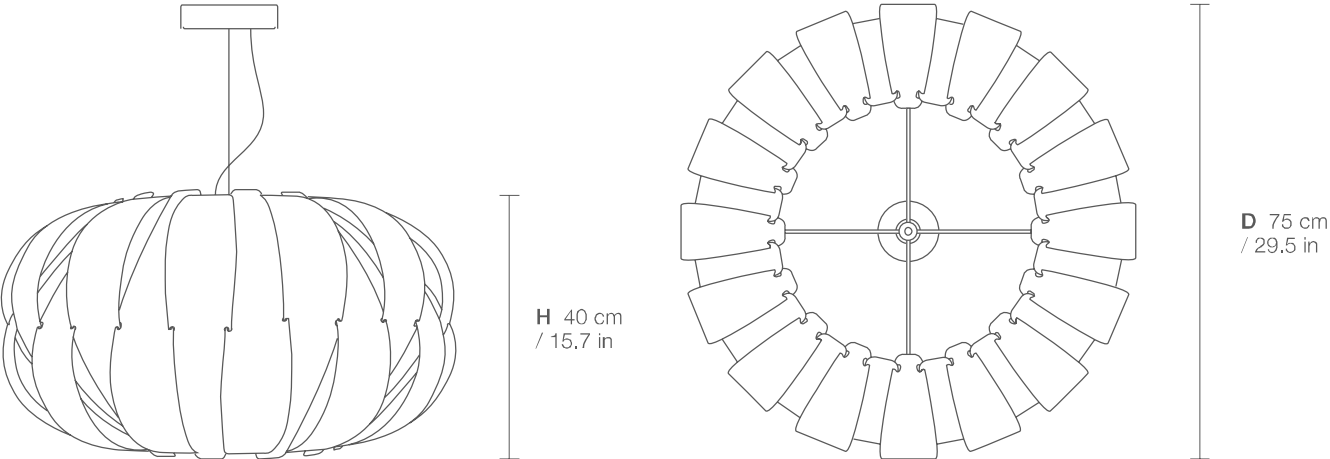

EMILIA 75

DIMENSIONS

PARTS

CODE	EM75
TYPE	Pendant Lamp
MOUNTING	Ceiling rose and steel cord includes
CORD LENGTH	2 m. / Textile cable
BULB	100 watts (max) / Bulb Socket E26 / E27 x 1
WEIGHT	2.61 kg. / 5.75 lbs.

EMILIA 160

DIMENSIONS

PARTS

CODE	EM160
TYPE	Pendant Lamp
MOUNTING	Ceiling rose and steel cord includes
CORD LENGHT	4 m. / Textile cable
BULB	100 watts (max) / Bulb Socket E26 / E27 x 3
WEIGHT	7 kg. / 15.43 lbs.