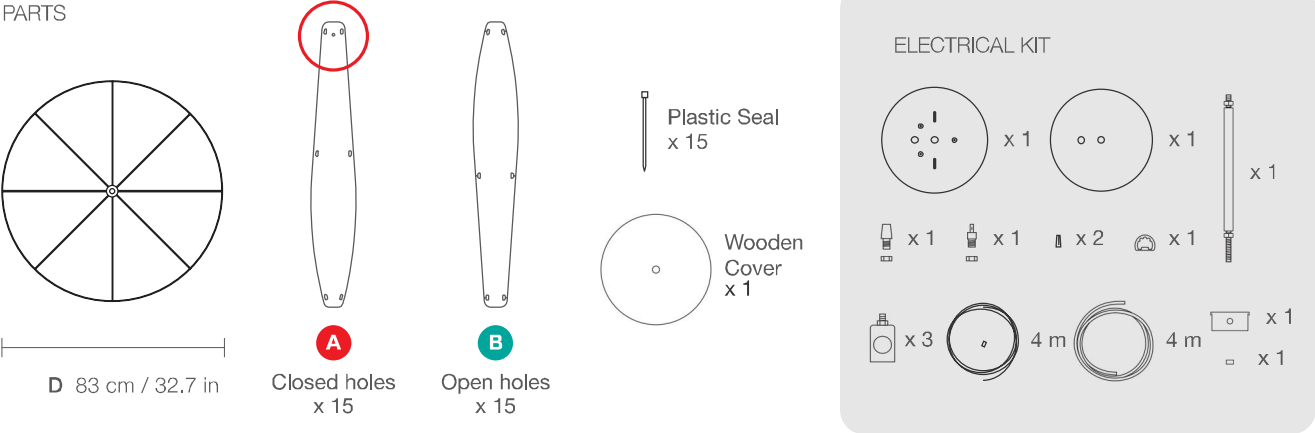

EMILIA 75

DIMENSIONS

PARTS

CODE	EM75
TYPE	Pendant Lamp
MOUNTING	Ceiling rose and steel cord includes
CORD LENGTH	2 m. / Textile cable
BULB	100 watts (max) / Bulb Socket E26 / E27 x 1
WEIGHT	2.61 kg. / 5.75 lbs.

EMILIA 160

DIMENSIONS

PARTS

CODE	EM160
TYPE	Pendant Lamp
MOUNTING	Ceiling rose and steel cord includes
CORD LENGHT	4 m. / Textile cable
BULB	100 watts (max) / Bulb Socket E26 / E27 x 3
WEIGHT	7 kg. / 15.43 lbs.