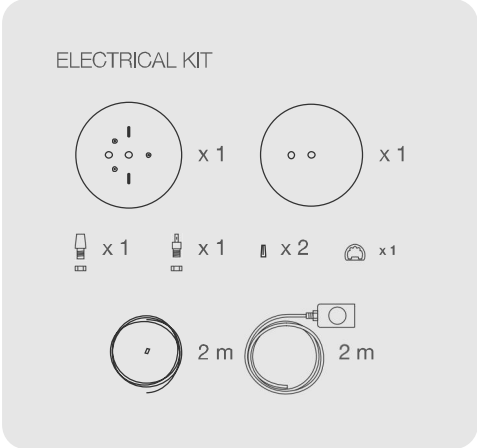

EMILIA 75

DIMENSIONS

PARTS

CODE	EM75
TYPE	Pendant Lamp
MOUNTING	Ceiling rose and steel cord includes
CORD LENGTH	2 m. / Textile cable
BULB	100 watts (max) / Bulb Socket E26 / E27 x 1
WEIGHT	2.61 kg. / 5.75 lbs.

EMILIA 160

DIMENSIONS

PARTS

CODE	EM160
TYPE	Pendant Lamp
MOUNTING	Ceiling rose and steel cord includes
CORD LENGHT	4 m. / Textile cable
BULB	100 watts (max) / Bulb Socket E26 / E27 x 3
WEIGHT	7 kg. / 15.43 lbs.