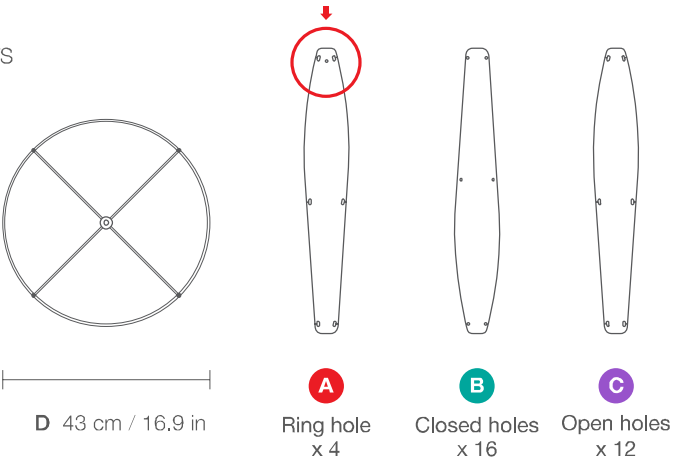

EMILIA 75

DIMENSIONS

PARTS

CODE	EM75
TYPE	Pendant Lamp
MOUNTING	Ceiling rose and steel cord includes
CORD LENGTH	2 m. / Textile cable
BULB	100 watts (max) / Bulb Socket E26 / E27 x 1
WEIGHT	2.61 kg. / 5.75 lbs.

EMILIA 160

DIMENSIONS

PARTS

CODE	EM160
TYPE	Pendant Lamp
MOUNTING	Ceiling rose and steel cord includes
CORD LENGHT	4 m. / Textile cable
BULB	100 watts (max) / Bulb Socket E26 / E27 x 3
WEIGHT	7 kg. / 15.43 lbs.