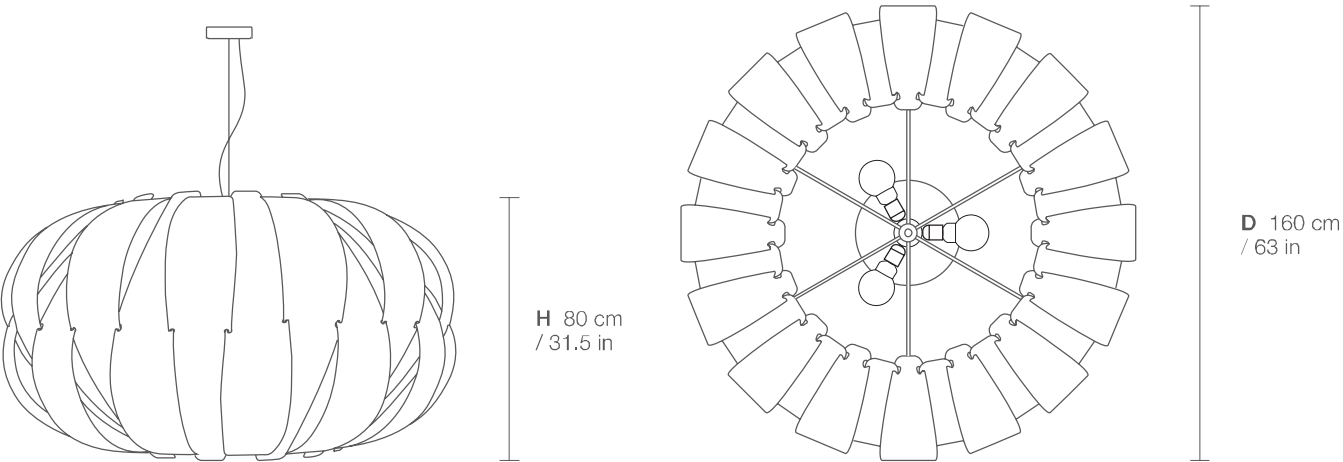

EMILIA 75

DIMENSIONS

PARTS

CODE	EM75
TYPE	Pendant Lamp
MOUNTING	Ceiling rose and steel cord includes
CORD LENGTH	2 m. / Textile cable
BULB	100 watts (max) / Bulb Socket E26 / E27 x 1
WEIGHT	2.61 kg. / 5.75 lbs.

EMILIA 160

DIMENSIONS

PARTS

CODE	EM160
TYPE	Pendant Lamp
MOUNTING	Ceiling rose and steel cord includes
CORD LENGHT	4 m. / Textile cable
BULB	100 watts (max) / Bulb Socket E26 / E27 x 3
WEIGHT	7 kg. / 15.43 lbs.