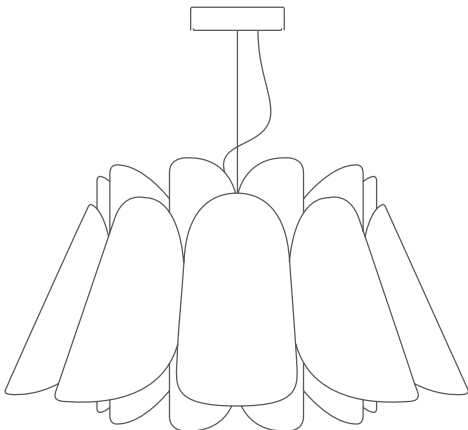

FEDERICA 68

DIMENSIONS

H 37 cm / 14.5 in

D 68 cm / 26.7 in

PARTS

28 cm

x 10

x 10

ELECTRICAL KIT

- Socket with 3 screws x 1
- Socket with 2 screws x 1
- Screw with 2 holes x 12
- Small screw x 1
- Small screw x 1
- Small screw x 2
- Cap x 1
- Cable 2 m x 1
- Cable 2 m x 1

CODE	FE68
TYPE	Pendant Lamp
MOUNTING	Ceiling rose and steel cord includes
CORD LENGHT	2 m. / Textile cable
BULB	100 watts (max) / Bulb Socket E26 / E27 x 1
WEIGHT	2.34 kg. / 5.15 lbs.