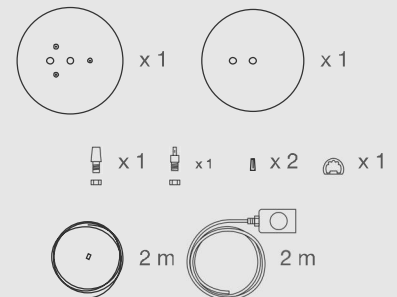

PAULINA 50

DIMENSIONS

PARTS

ELECTRICAL KIT

CODE

PA50

TYPE

Pendant Lamp

MOUNTING

Ceiling rose and steel cord includes

CORD LENGTH

2 m. / Textile cable

BULB

100 watts (max) / Bulb Socket E26 / E27 x 1

WEIGHT

1,35 kg. / 2,97 lbs.

PAULINA 60

DIMENSIONS

PARTS

ELECTRICAL KIT

CODE	PA60
TYPE	Pendant Lamp
MOUNTING	Ceiling rose and steel cord includes
CORD LENGTH	2 m. / Textile cable
BULB	100 watts (max) / Bulb Socket E26 / E27 x 1
WEIGHT	1.8 kg. / 3.96 lbs.

PAULINA 80

DIMENSIONS

PARTS

CODE	PA80
TYPE	Pendant Lamp
MOUNTING	Ceiling rose and steel cord includes
CORD LENGHT	2 m. / Textile cable
BULB	100 watts (max) / Bulb Socket E26 / E27 x 1
WEIGHT	2.74 kg. / 6.04 lbs.