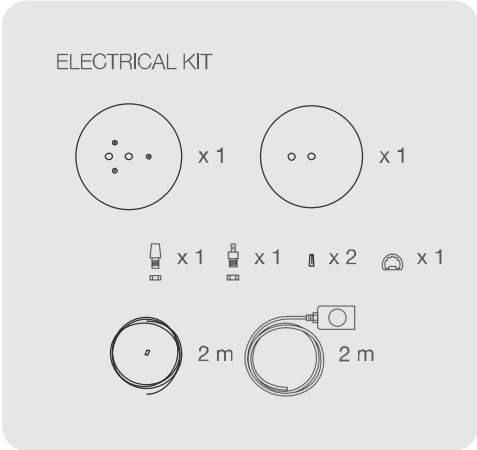

MOUNTING

Ceiling rose and steel cord includes

CORD LENGTH

2 m. / Textile cable

BULB

100 watts (max) / Bulb Socket E26 / E27 x 1

WEIGHT

1,35 kg. / 2,97 lbs.

PAULINA 60

DIMENSIONS

PARTS

ELECTRICAL KIT

CODE	PA60
TYPE	Pendant Lamp
MOUNTING	Ceiling rose and steel cord includes
CORD LENGTH	2 m. / Textile cable
BULB	100 watts (max) / Bulb Socket E26 / E27 x 1
WEIGHT	1.8 kg. / 3.96 lbs.

PAULINA 80

DIMENSIONS

PARTS

CODE	PA80
TYPE	Pendant Lamp
MOUNTING	Ceiling rose and steel cord includes
CORD LENGHT	2 m. / Textile cable
BULB	100 watts (max) / Bulb Socket E26 / E27 x 1
WEIGHT	2.74 kg. / 6.04 lbs.