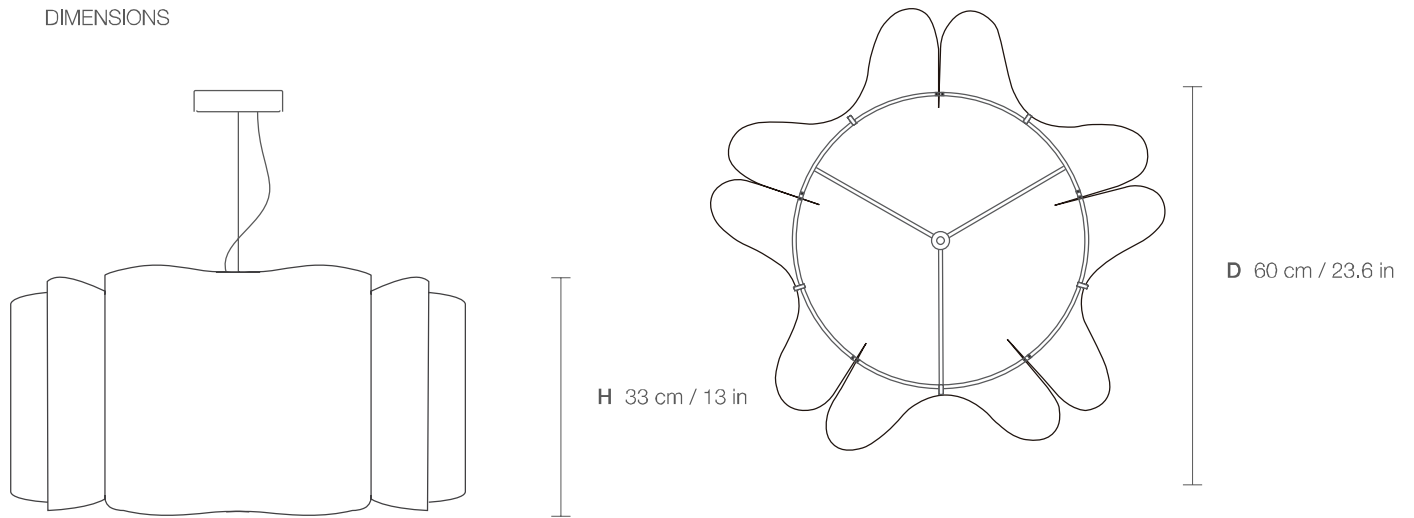

PAULINA 50

DIMENSIONS

PARTS

ELECTRICAL KIT

CODE

PA50

TYPE

Pendant Lamp

MOUNTING

Ceiling rose and steel cord includes

CORD LENGTH

2 m. / Textile cable

BULB

100 watts (max) / Bulb Socket E26 / E27 x 1

WEIGHT

1,35 kg. / 2,97 lbs.

PAULINA 60

DIMENSIONS

PARTS

ELECTRICAL KIT

CODE	PA60
TYPE	Pendant Lamp
MOUNTING	Ceiling rose and steel cord includes
CORD LENGTH	2 m. / Textile cable
BULB	100 watts (max) / Bulb Socket E26 / E27 x 1
WEIGHT	1.8 kg. / 3.96 lbs.

PAULINA 80

DIMENSIONS

PARTS

CODE	PA80
TYPE	Pendant Lamp
MOUNTING	Ceiling rose and steel cord includes
CORD LENGHT	2 m. / Textile cable
BULB	100 watts (max) / Bulb Socket E26 / E27 x 1
WEIGHT	2.74 kg. / 6.04 lbs.