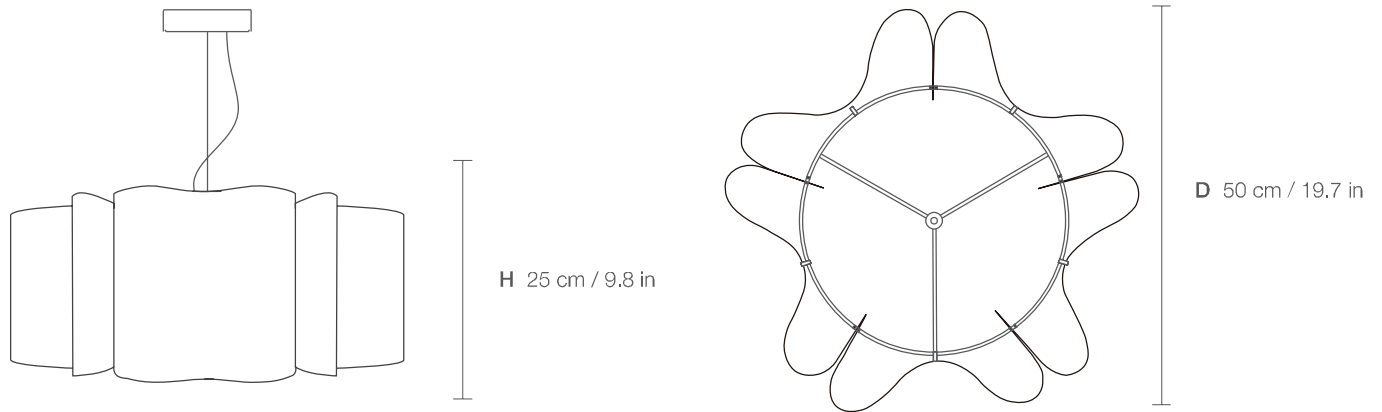

PAULINA 50

DIMENSIONS

PARTS

ELECTRICAL KIT

CODE

PA50

TYPE

Pendant Lamp

MOUNTING

Ceiling rose and steel cord includes

CORD LENGTH

2 m. / Textile cable

BULB

100 watts (max) / Bulb Socket E26 / E27 x 1

WEIGHT

1,35 kg. / 2,97 lbs.

PAULINA 60

DIMENSIONS

PARTS

ELECTRICAL KIT

CODE	PA60
TYPE	Pendant Lamp
MOUNTING	Ceiling rose and steel cord includes
CORD LENGTH	2 m. / Textile cable
BULB	100 watts (max) / Bulb Socket E26 / E27 x 1
WEIGHT	1.8 kg. / 3.96 lbs.

PAULINA 80

DIMENSIONS

PARTS

CODE	PA80
TYPE	Pendant Lamp
MOUNTING	Ceiling rose and steel cord includes
CORD LENGHT	2 m. / Textile cable
BULB	100 watts (max) / Bulb Socket E26 / E27 x 1
WEIGHT	2.74 kg. / 6.04 lbs.