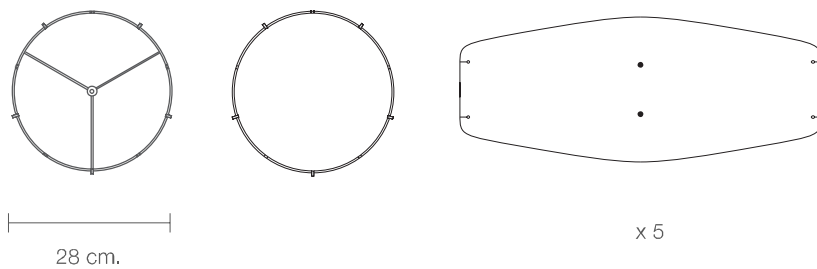

PAULINA 50

DIMENSIONS

PARTS

ELECTRICAL KIT

CODE

PA50

TYPE

Pendant Lamp

MOUNTING

Ceiling rose and steel cord includes

CORD LENGTH

2 m. / Textile cable

BULB

100 watts (max) / Bulb Socket E26 / E27 x 1

WEIGHT

1,35 kg. / 2,97 lbs.

PAULINA 60

DIMENSIONS

PARTS

ELECTRICAL KIT

CODE	PA60
TYPE	Pendant Lamp
MOUNTING	Ceiling rose and steel cord includes
CORD LENGTH	2 m. / Textile cable
BULB	100 watts (max) / Bulb Socket E26 / E27 x 1
WEIGHT	1.8 kg. / 3.96 lbs.

PAULINA 80

DIMENSIONS

PARTS

CODE	PA80
TYPE	Pendant Lamp
MOUNTING	Ceiling rose and steel cord includes
CORD LENGHT	2 m. / Textile cable
BULB	100 watts (max) / Bulb Socket E26 / E27 x 1
WEIGHT	2.74 kg. / 6.04 lbs.