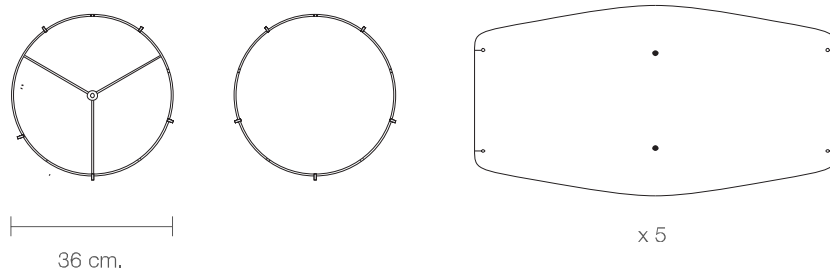

MOUNTING

Ceiling rose and steel cord includes

CORD LENGTH

2 m. / Textile cable

BULB

100 watts (max) / Bulb Socket E26 / E27 x 1

WEIGHT

1,35 kg. / 2,97 lbs.

PAULINA 60

DIMENSIONS

PARTS

ELECTRICAL KIT

CODE	PA60
TYPE	Pendant Lamp
MOUNTING	Ceiling rose and steel cord includes
CORD LENGTH	2 m. / Textile cable
BULB	100 watts (max) / Bulb Socket E26 / E27 x 1
WEIGHT	1.8 kg. / 3.96 lbs.

PAULINA 80

DIMENSIONS

PARTS

CODE	PA80
TYPE	Pendant Lamp
MOUNTING	Ceiling rose and steel cord includes
CORD LENGHT	2 m. / Textile cable
BULB	100 watts (max) / Bulb Socket E26 / E27 x 1
WEIGHT	2.74 kg. / 6.04 lbs.