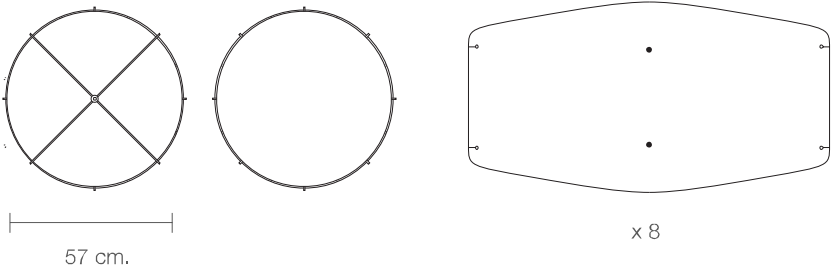

MOUNTING

Ceiling rose and steel cord includes

CORD LENGTH

2 m. / Textile cable

BULB

100 watts (max) / Bulb Socket E26 / E27 x 1

WEIGHT

1,35 kg. / 2,97 lbs.

PAULINA 60

DIMENSIONS

PARTS

ELECTRICAL KIT

CODE	PA60
TYPE	Pendant Lamp
MOUNTING	Ceiling rose and steel cord includes
CORD LENGTH	2 m. / Textile cable
BULB	100 watts (max) / Bulb Socket E26 / E27 x 1
WEIGHT	1.8 kg. / 3.96 lbs.

PAULINA 80

DIMENSIONS

PARTS

CODE	PA80
TYPE	Pendant Lamp
MOUNTING	Ceiling rose and steel cord includes
CORD LENGHT	2 m. / Textile cable
BULB	100 watts (max) / Bulb Socket E26 / E27 x 1
WEIGHT	2.74 kg. / 6.04 lbs.