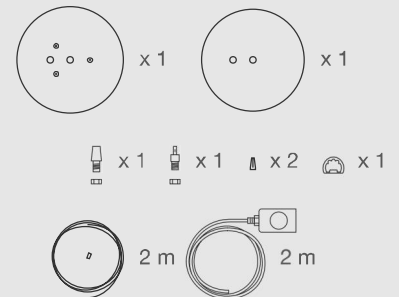

MOUNTING

Ceiling rose and steel cord includes

CORD LENGTH

2 m. / Textile cable

BULB

100 watts (max) / Bulb Socket E26 / E27 x 1

WEIGHT

1,35 kg. / 2,97 lbs.

PAULINA 60

DIMENSIONS

PARTS

ELECTRICAL KIT

CODE	PA60
TYPE	Pendant Lamp
MOUNTING	Ceiling rose and steel cord includes
CORD LENGTH	2 m. / Textile cable
BULB	100 watts (max) / Bulb Socket E26 / E27 x 1
WEIGHT	1.8 kg. / 3.96 lbs.

PAULINA 80

DIMENSIONS

PARTS

CODE	PA80
TYPE	Pendant Lamp
MOUNTING	Ceiling rose and steel cord includes
CORD LENGHT	2 m. / Textile cable
BULB	100 watts (max) / Bulb Socket E26 / E27 x 1
WEIGHT	2.74 kg. / 6.04 lbs.