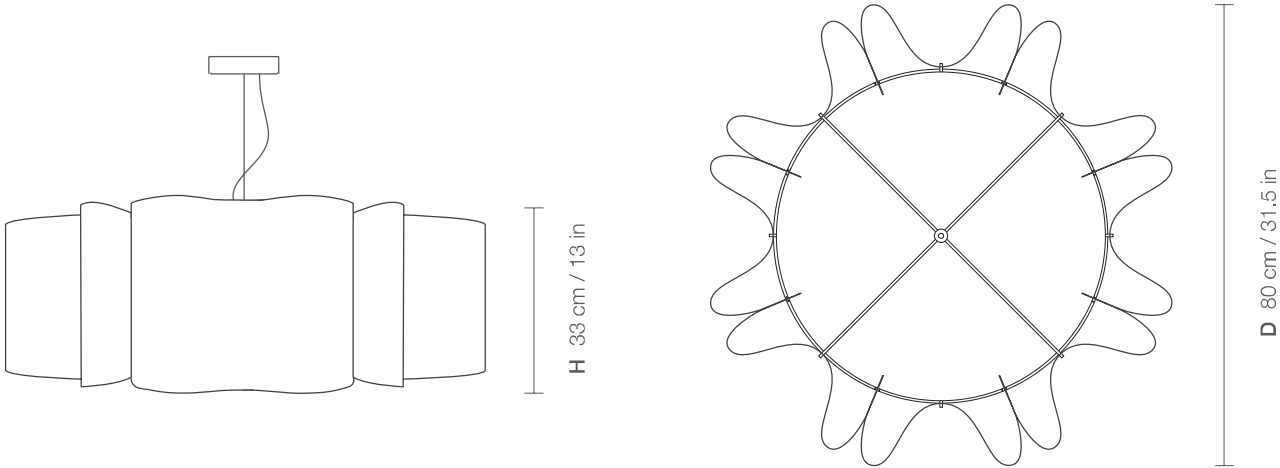

MOUNTING

Ceiling rose and steel cord includes

CORD LENGTH

2 m. / Textile cable

BULB

100 watts (max) / Bulb Socket E26 / E27 x 1

WEIGHT

1,35 kg. / 2,97 lbs.

PAULINA 60

DIMENSIONS

PARTS

ELECTRICAL KIT

CODE	PA60
TYPE	Pendant Lamp
MOUNTING	Ceiling rose and steel cord includes
CORD LENGTH	2 m. / Textile cable
BULB	100 watts (max) / Bulb Socket E26 / E27 x 1
WEIGHT	1.8 kg. / 3.96 lbs.

PAULINA 80

DIMENSIONS

PARTS

CODE	PA80
TYPE	Pendant Lamp
MOUNTING	Ceiling rose and steel cord includes
CORD LENGHT	2 m. / Textile cable
BULB	100 watts (max) / Bulb Socket E26 / E27 x 1
WEIGHT	2.74 kg. / 6.04 lbs.