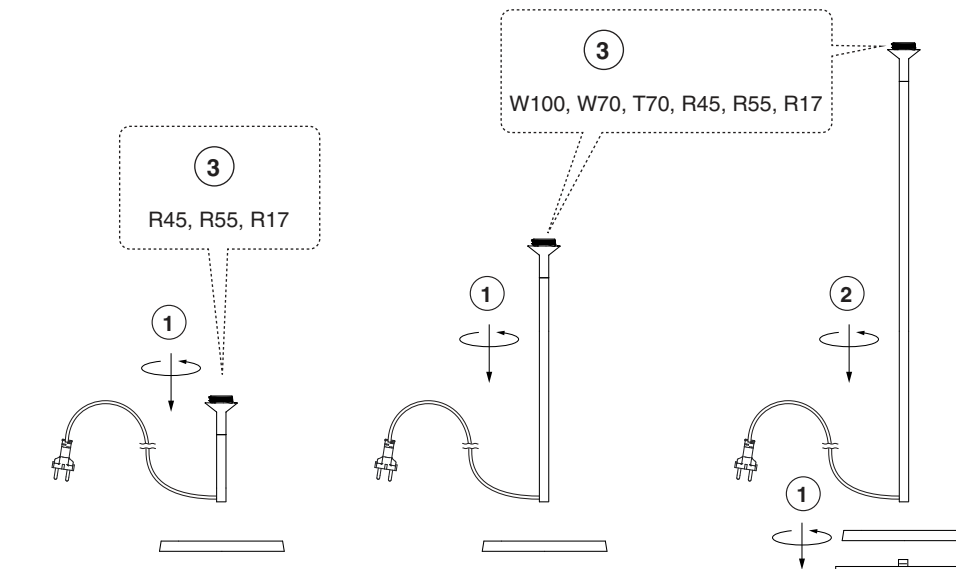

Options

TECHNICAL FEATURES

1 X E27 MAX 15W LED no incl.

Together
we take care
of the planet

Together we take care of the planet.

This is why we reduce paper consumption. Please refer to the safety, maintenance and warranty instructions at www.faro.es. If you cannot access it, call us at +34 937 723 965 or write to export@faro.es.