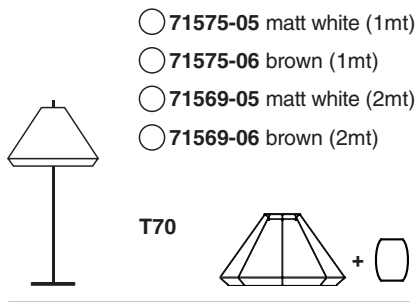

Options

TECHNICAL FEATURES

1 X E27 MAX 15W LED no incl.

Together
we take care
of the planet

Together we take care of the planet.

This is why we reduce paper consumption. Please refer to the safety, maintenance and warranty instructions at www.faro.es. If you cannot access it, call us at +34 937 723 965 or write to export@faro.es.