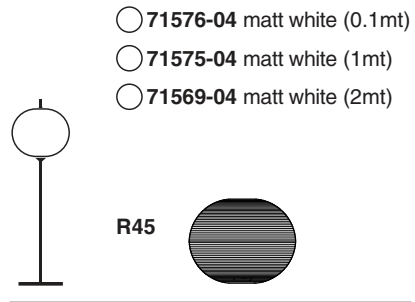

Options

TECHNICAL FEATURES

1 X E27 MAX 15W LED no incl.

Together
we take care
of the planet

Together we take care of the planet.

This is why we reduce paper consumption. Please refer to the safety, maintenance and warranty instructions at www.faro.es. If you cannot access it, call us at +34 937 723 965 or write to export@faro.es.