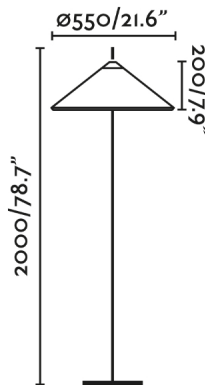

SAIGON is a set of designer lamps by Nahtrang for outdoor lighting. It is characterize for simplicity and pure way. This is the floor lamp with the R55 2m mat white shade.

General characteristics

| | |
|------------------|-----------|
| Fixation | Floor |
| Type | II |
| IP | 65 |
| voltage | 100V-240V |
| Hertz | 50/60Hz |
| Cable meters | 2000mm |
| included battery | . |
| Power | 15W |