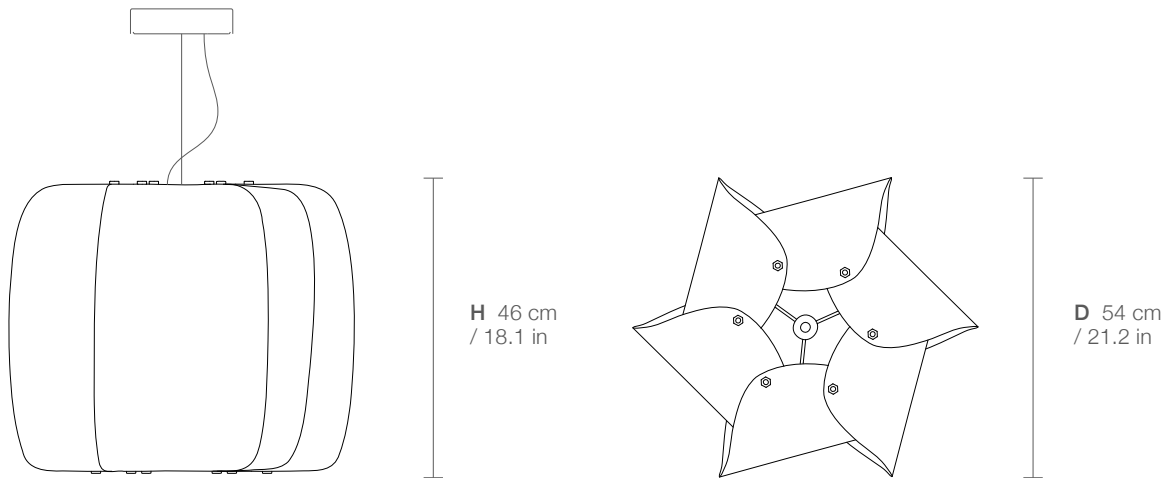

ALBA 54

DIMENSIONS

PARTS

D 24 cm / 9.4 in

x 3 x 24

ELECTRICAL KIT

CODE	AL54
TYPE	Pendant Lamp
MOUNTING	Ceiling rose and steel cord includes
CORD LENGHT	2 m. / Textile cable
BULB	100 watts (max) / Bulb Socket E26 / E27 x 1
WEIGHT	1.9 kg. / 4.2 lbs.