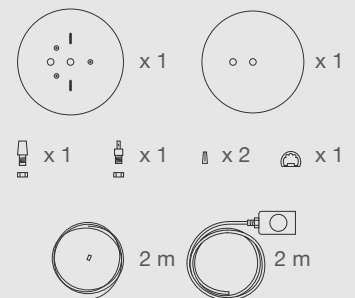

ALBA 54

DIMENSIONS

PARTS

D 24 cm / 9.4 in

x 3 x 24

ELECTRICAL KIT

CODE	AL54
TYPE	Pendant Lamp
MOUNTING	Ceiling rose and steel cord includes
CORD LENGHT	2 m. / Textile cable
BULB	100 watts (max) / Bulb Socket E26 / E27 x 1
WEIGHT	1.9 kg. / 4.2 lbs.