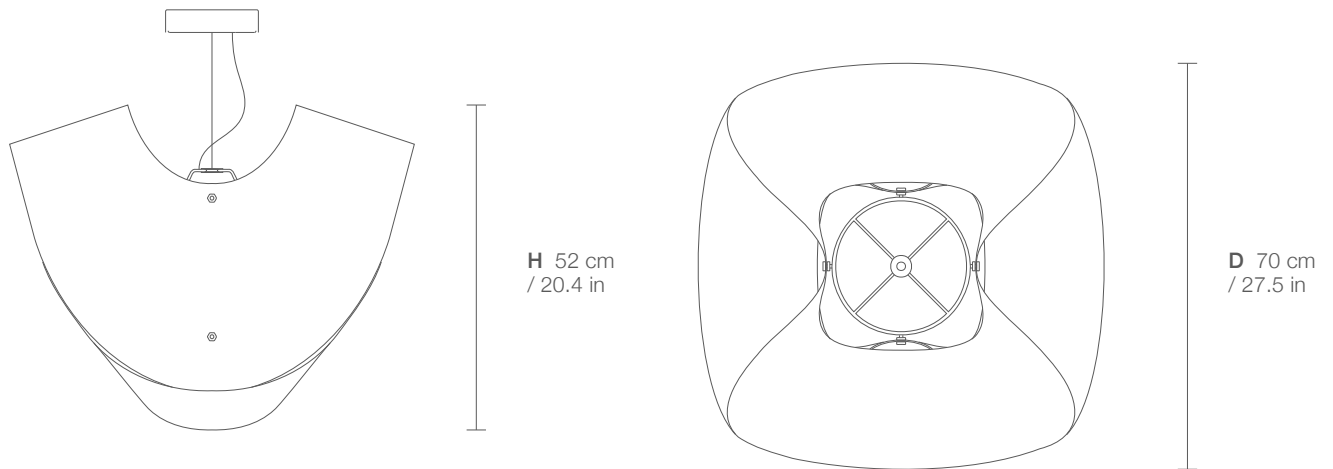

ELVIRA 70

DIMENSIONS

PARTS

D 23 cm / 9 in

x 8

x 4

x 2

ELECTRICAL KIT

CODE

EL70

TYPE

Pendant Lamp

MOUNTING

Ceiling rose and steel cord includes

CORD LENGTH

2 m. / Textile cable

BULB

100 watts (max) / Bulb Socket E26 / E27 x 1

WEIGHT

2.2 kg. / 4.8 lbs.

MATERIALS

Woods:

Colors:

Le Corbusier Colors: