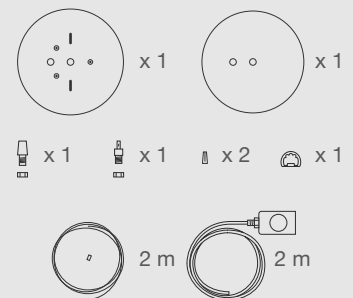

ELVIRA 70

DIMENSIONS

PARTS

D 23 cm / 9 in

x 8

x 4

x 2

ELECTRICAL KIT

CODE

EL70

TYPE

Pendant Lamp

MOUNTING

Ceiling rose and steel cord includes

CORD LENGTH

2 m. / Textile cable

BULB

100 watts (max) / Bulb Socket E26 / E27 x 1

WEIGHT

2.2 kg. / 4.8 lbs.

MATERIALS

Woods:

Colors:

Le Corbusier Colors: